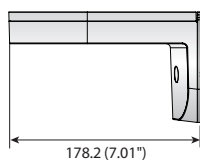

Wall Mounts

				
	Wall Mount	Wall Mount	Wall Mount	Wall Mount
	SBP-137WM / SBP-137WMW	SBP-137WM1	SBP-120WM / SBP-120WMW	SBP-125WMW
Materials	Aluminum / Plastic		Plastic	Aluminum, Plastic
Dimensions (WxHxD)	148.5 x 104.5 x 178.2mm (5.84" x 4.11" x 7.01")		122 x 95 x 157mm (4.80" x 3.74" x 6.18")	126.5 x 160.0 x 104.5mm (5.0" x 6.3" x 4.1")
Pipe Thread	-			
Weight	440g (0.97 lb)		175g (0.39 lb)	425g (0.94lb)
Color	Ivory White	Ivory	Ivory White	White

Dimensions

Unit : mm (inch)

SBP-137WM / SBP-137WMW

SBP-137WM1

SBP-120WM / SBP-120WMW

SBP-125WMW