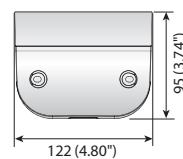

Wall Mounts

				
	Wall Mount	Wall Mount	Wall Mount	Wall Mount
	SBP-137WM / SBP-137WMW	SBP-137WM1	SBP-120WM / SBP-120WMW	SBP-125WMW
Materials	Aluminum / Plastic		Plastic	Aluminum, Plastic
Dimensions (WxHxD)	148.5 x 104.5 x 178.2mm (5.84" x 4.11" x 7.01")		122 x 95 x 157mm (4.80" x 3.74" x 6.18")	126.5 x 160.0 x 104.5mm (5.0" x 6.3" x 4.1")
Pipe Thread	-			
Weight	440g (0.97 lb)		175g (0.39 lb)	425g (0.94lb)
Color	Ivory White	Ivory	Ivory White	White

Dimensions

Unit : mm (inch)

SBP-137WM / SBP-137WMW

SBP-137WM1

SBP-120WM / SBP-120WMW

SBP-125WMW