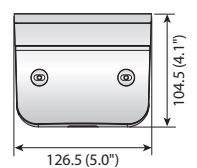

Wall Mounts

				
	Wall Mount	Wall Mount	Wall Mount	Wall Mount
	SBP-137WM / SBP-137WMW	SBP-137WM1	SBP-120WM / SBP-120WMW	SBP-125WMW
Materials	Aluminum / Plastic		Plastic	Aluminum, Plastic
Dimensions (WxHxD)	148.5 x 104.5 x 178.2mm (5.84" x 4.11" x 7.01")		122 x 95 x 157mm (4.80" x 3.74" x 6.18")	126.5 x 160.0 x 104.5mm (5.0" x 6.3" x 4.1")
Pipe Thread	-			
Weight	440g (0.97 lb)		175g (0.39 lb)	425g (0.94lb)
Color	Ivory White	Ivory	Ivory White	White

Dimensions

Unit : mm (inch)

SBP-137WM / SBP-137WMW

SBP-137WM1

SBP-120WM / SBP-120WMW

SBP-125WMW