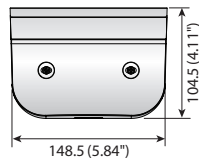

Wall Mounts

				
	Wall Mount	Wall Mount	Wall Mount	Wall Mount
	SBP-137WM / SBP-137WMW	SBP-137WM1	SBP-120WM / SBP-120WMW	SBP-125WMW
Materials	Aluminum / Plastic		Plastic	Aluminum, Plastic
Dimensions (WxHxD)	148.5 x 104.5 x 178.2mm (5.84" x 4.11" x 7.01")		122 x 95 x 157mm (4.80" x 3.74" x 6.18")	126.5 x 160.0 x 104.5mm (5.0" x 6.3" x 4.1")
Pipe Thread	-			
Weight	440g (0.97 lb)		175g (0.39 lb)	425g (0.94lb)
Color	Ivory White	Ivory	Ivory White	White

Dimensions

Unit : mm (inch)

SBP-137WM / SBP-137WMW

SBP-137WM1

SBP-120WM / SBP-120WMW

SBP-125WMW