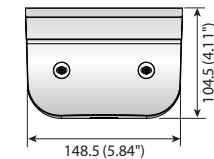

Wall Mounts

				
	Wall Mount	Wall Mount	Wall Mount	Wall Mount
	SBP-137WM / SBP-137WMW	SBP-137WM1	SBP-120WM / SBP-120WMW	SBP-125WMW
Materials	Aluminum / Plastic		Plastic	Aluminum, Plastic
Dimensions (WxHxD)	148.5 x 104.5 x 178.2mm (5.84" x 4.11" x 7.01")		122 x 95 x 157mm (4.80" x 3.74" x 6.18")	126.5 x 160.0 x 104.5mm (5.0" x 6.3" x 4.1")
Pipe Thread	-			
Weight	440g (0.97 lb)		175g (0.39 lb)	425g (0.94lb)
Color	Ivory White	Ivory	Ivory White	White

Dimensions

Unit : mm (inch)

SBP-137WM / SBP-137WMW

SBP-137WM1

SBP-120WM / SBP-120WMW

SBP-125WMW