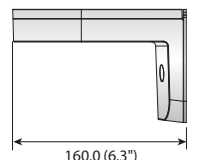

Wall Mounts

				
	Wall Mount	Wall Mount	Wall Mount	Wall Mount
	SBP-137WM / SBP-137WMW	SBP-137WM1	SBP-120WM / SBP-120WMW	SBP-125WMW
Materials	Aluminum / Plastic		Plastic	Aluminum, Plastic
Dimensions (WxHxD)	148.5 x 104.5 x 178.2mm (5.84" x 4.11" x 7.01")		122 x 95 x 157mm (4.80" x 3.74" x 6.18")	126.5 x 160.0 x 104.5mm (5.0" x 6.3" x 4.1")
Pipe Thread	-			
Weight	440g (0.97 lb)		175g (0.39 lb)	425g (0.94lb)
Color	Ivory White	Ivory	Ivory White	White

Dimensions

Unit : mm (inch)

SBP-137WM / SBP-137WMW

SBP-137WM1

SBP-120WM / SBP-120WMW

SBP-125WMW