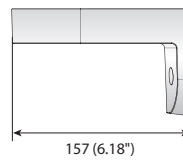

Wall Mounts

				
	Wall Mount	Wall Mount	Wall Mount	Wall Mount
	SBP-137WM / SBP-137WMW	SBP-137WM1	SBP-120WM / SBP-120WMW	SBP-125WMW
Materials	Aluminum / Plastic		Plastic	Aluminum, Plastic
Dimensions (WxHxD)	148.5 x 104.5 x 178.2mm (5.84" x 4.11" x 7.01")		122 x 95 x 157mm (4.80" x 3.74" x 6.18")	126.5 x 160.0 x 104.5mm (5.0" x 6.3" x 4.1")
Pipe Thread	-			
Weight	440g (0.97 lb)		175g (0.39 lb)	425g (0.94lb)
Color	Ivory White	Ivory	Ivory White	White

Dimensions

Unit : mm (inch)

SBP-137WM / SBP-137WMW

SBP-137WM1

SBP-120WM / SBP-120WMW

SBP-125WMW