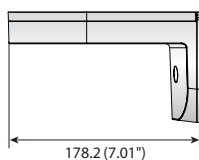

Wall Mounts

				
	Wall Mount	Wall Mount	Wall Mount	Wall Mount
	SBP-137WM / SBP-137WMW	SBP-137WM1	SBP-120WM / SBP-120WMW	SBP-125WMW
Materials	Aluminum / Plastic		Plastic	Aluminum, Plastic
Dimensions (WxHxD)	148.5 x 104.5 x 178.2mm (5.84" x 4.11" x 7.01")		122 x 95 x 157mm (4.80" x 3.74" x 6.18")	126.5 x 160.0 x 104.5mm (5.0" x 6.3" x 4.1")
Pipe Thread	-			
Weight	440g (0.97 lb)		175g (0.39 lb)	425g (0.94lb)
Color	Ivory White	Ivory	Ivory White	White

Dimensions

Unit : mm (inch)

SBP-137WM / SBP-137WMW

SBP-137WM1

SBP-120WM / SBP-120WMW

SBP-125WMW