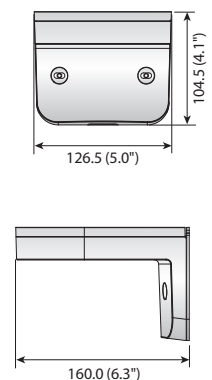

# Wall Mounts

|                    |   |   |  |   |
|--------------------|---|---|--|---|
|                    |  |  |  |  |
|                    | Wall Mount  | Wall Mount  | Wall Mount   | Wall Mount  |
|                    | <b>SBP-137WM / SBP-137WMW</b>   | <b>SBP-137WM1 / SBP-137WMW1</b>   | <b>SBP-120WM / SBP-120WMW</b>  | <b>SBP-125WMW</b>   |
| Materials          | Aluminum / Plastic  |   | Plastic  | Aluminum, Plastic   |
| Dimensions (WxHxD) | 148.5 x 104.5 x 178.2mm<br>(5.84" x 4.11" x 7.01")                                |   | 122 x 95 x 157mm<br>(4.80" x 3.74" x 6.18")  | 126.5 x 160.0 x 104.5mm<br>(5.0" x 6.3" x 4.1")                                     |
| Pipe Thread        | -   |   | -  | -   |
| Weight             | 440g (0.97 lb)  |   | 175g (0.39 lb)   | 425g (0.94lb)   |
| Color              | Ivory   | White   | Ivory  | White   |

## Dimensions

Unit : mm (inch)

SBP-137WM / SBP-137WMW / SBP-137WM1 / SBP-137WMW1

SBP-120WM / SBP-120WMW

SBP-125WMW