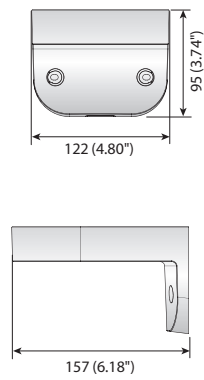

# Wall Mounts

|                    |   |   |  |   |
|--------------------|---|---|--|---|
|                    |  |  |  |  |
|                    | Wall Mount  | Wall Mount  | Wall Mount   | Wall Mount  |
|                    | <b>SBP-137WM / SBP-137WMW</b>   | <b>SBP-137WM1 / SBP-137WMW1</b>   | <b>SBP-120WM / SBP-120WMW</b>  | <b>SBP-125WMW</b>   |
| Materials          | Aluminum / Plastic  |   | Plastic  | Aluminum, Plastic   |
| Dimensions (WxHxD) | 148.5 x 104.5 x 178.2mm<br>(5.84" x 4.11" x 7.01")                                |   | 122 x 95 x 157mm<br>(4.80" x 3.74" x 6.18")  | 126.5 x 160.0 x 104.5mm<br>(5.0" x 6.3" x 4.1")                                     |
| Pipe Thread        | -   |   | -  | -   |
| Weight             | 440g (0.97 lb)  |   | 175g (0.39 lb)   | 425g (0.94lb)   |
| Color              | Ivory   | White   | Ivory  | White   |

## Dimensions

Unit : mm (inch)

SBP-137WM / SBP-137WMW / SBP-137WM1 / SBP-137WMW1

SBP-120WM / SBP-120WMW

SBP-125WMW