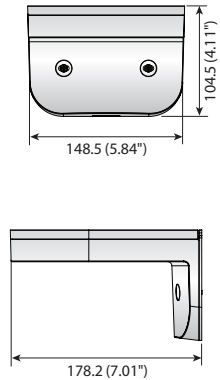

# Wall Mounts

|                    |   |   |  |   |
|--------------------|---|---|--|---|
|                    |  |  |  |  |
|                    | Wall Mount  | Wall Mount  | Wall Mount   | Wall Mount  |
|                    | <b>SBP-137WM / SBP-137WMW</b>   | <b>SBP-137WM1 / SBP-137WMW1</b>   | <b>SBP-120WM / SBP-120WMW</b>  | <b>SBP-125WMW</b>   |
| Materials          | Aluminum / Plastic  |   | Plastic  | Aluminum, Plastic   |
| Dimensions (WxHxD) | 148.5 x 104.5 x 178.2mm<br>(5.84" x 4.11" x 7.01")                                |   | 122 x 95 x 157mm<br>(4.80" x 3.74" x 6.18")  | 126.5 x 160.0 x 104.5mm<br>(5.0" x 6.3" x 4.1")                                     |
| Pipe Thread        | -   |   | -  | -   |
| Weight             | 440g (0.97 lb)  |   | 175g (0.39 lb)   | 425g (0.94lb)   |
| Color              | Ivory   | White   | Ivory  | White   |

## Dimensions

Unit : mm (inch)

SBP-137WM / SBP-137WMW / SBP-137WM1 / SBP-137WMW1

SBP-120WM / SBP-120WMW

SBP-125WMW