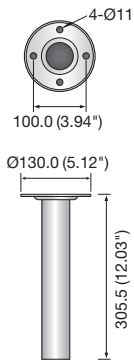

PTZ/Dome Mounts

							
	SBP-300CM	SBP-300LM	SBP-300PM	SBP-300KM	SBP-300HM1	SBP-301HM2	SBP-301HM3
Materials	Aluminum + SECC	Aluminum + SECC	SECC	SECC	Aluminum	Aluminum	Aluminum
Dimensions (WxHxD)	Ø130.0 x 305.5mm (Ø5.12" x 12.03")	297.0 x 897.0 x 668.0mm (11.69" x 35.31" x 26.3")	166.0 x 183.0 x 65.0mm (6.54" x 7.2" x 2.56")	115.0 x 183.0 x 100.0mm (4.53" x 7.2" x 3.94")	Ø178.0 x 53.0mm (Ø7.01" x 2.09")	Ø144.0 x 51.0mm (Ø5.67" x 2.01")	Ø155.4 x 55.0mm (Ø6.12" x 2.17")
Pipe Thread	1 1/2" PF	1 1/2" PF	N/A	N/A	N/A	N/A	N/A
Weight	700g (1.54 lb)	3.5Kg (7.72 lb)	1.4Kg (3.09 lb)	2.2Kg (4.85 lb)	500g (1.1 lb)	500g (1.1 lb)	500g (1.1 lb)
Color	Ivory	Ivory	Ivory	Ivory	Ivory	Ivory	Ivory
Applicable Model	SCP-3430H/3371H SCP-3370TH/3370H SCP-3250H/3120VH SCP-2430H/2373H/2371H SCP-2370TH/2370H SCP-2370RH/2330H SCP-2273H/2271H SCP-2270H/2250H SNP-6321H/6320H/6201H SNP-6200RH/6200H SNP-5430H/5321H SNP-5300H/5200H SNP-3371TH/3371H SNP-3302H/3120VH	SCP-3430H/3371H SCP-3370TH/3370H SCP-3250H/3120VH SCP-2430H/2373H/2371H SCP-2370TH/2370H SCP-2370RH/2330H SCP-2273H/2271H SCP-2270H/2250H SNP-6321H/6320H/6201H SNP-6200RH/6200H SNP-5430H/5321H SNP-5300H/5200H SNP-3371TH/3371H SNP-3302H/3120VH	SBP-300WM1 SBP-300WM SBP-300B	SBP-300WM1 SBP-300WM SBP-300B	SCP-3430/3370 SCP-3250/3120 SCP-2430/2370 SCP-2330 SCP-2270/2250/2120 SNP-6200 SNP-5200 SNP-3371/3302/3120 SBP-300WM1/300WM SBP-300CM/300LM	SCD-6081R/6080 SCV-5083R/5083/5082 SCV-3083/3082/3081 SCV-2082R/2081R/2081 SND-7084R/7084/7082 SND-6084R/6084/6083 SND-5084R/5084/5083 SND-5080 SND-3082 SNV-1080R/1080 SBP-300WM1/300WM SBP-300CM/300LM	SCP-3371/2373/2273 SCP-2371/2271 SCV-3120/3080/2120 SCV-2080R/2080/2060 SNP-6321/6320/6201 SNP-5430/5321/5300 SNV-7082/7080R/7080 SNV-5080 SNV-3120/3082 SBP-300WM1/300WM SBP-300CM/300LM

* The latest product information / specification can be found at www.samsungsecurity.com

Dimensions

Unit : mm (inch)

SBP-300CM

SBP-300LM

SBP-300PM

SBP-300KM

SBP-300HM1