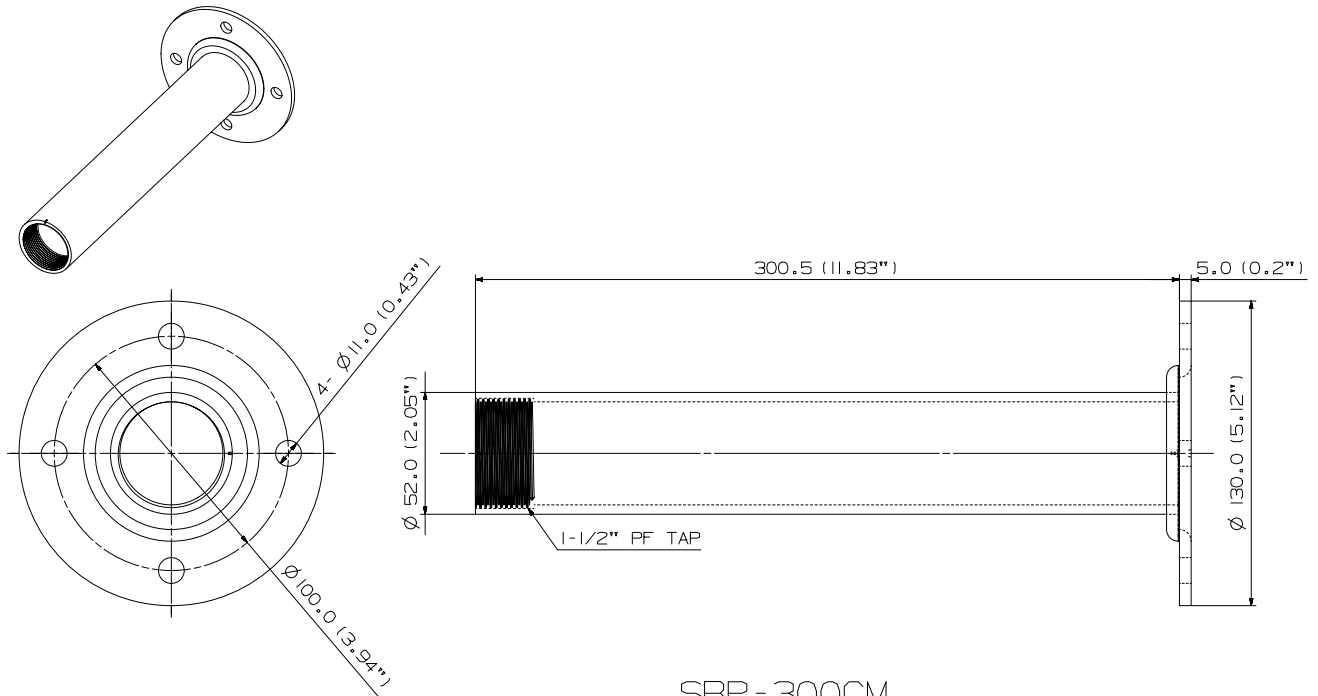

### Mechanical

Color	White
Material	Aluminum
RAL code	RAL9003
Product dimensions / weight	Ø130x300.5mm, 700g
Mount Screw size	M10
Supported products	XNP-9250R, XNP-6400R ※ For further compatible models, please visit our website or use Toolbox

# SBP-300CMW

Ceiling Mount

CAD

Unit: mm [inch]

SBP - 300CM

Unit : mm(inch)