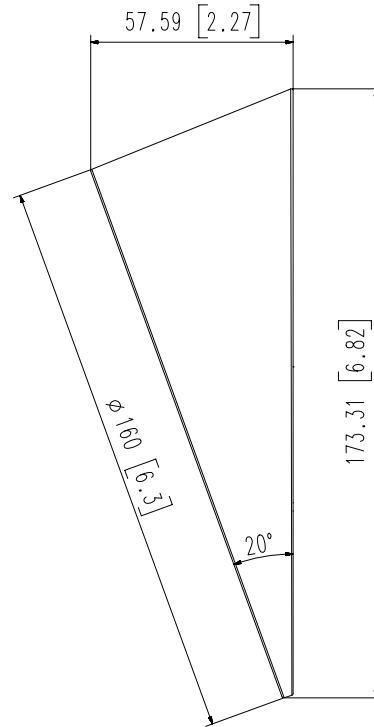

A2

© Hanwha Techwin Co., Ltd. All rights reserved.

3	파생 MODEL 2	
2	파생 MODEL 1	
1	SBP-160TMW1	'21.02.15
No.	MODEL NAME	DATE
Unit:mm[inch] SCALE:1/1		Hanwha Techwin