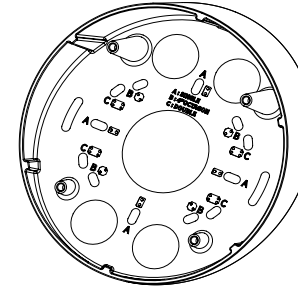

A2

© Hanwha Techwin Co., Ltd. All rights reserved.

3	파생 MODEL 2	
2	파생 MODEL 1	
1	SBP-160TMW1	'21.02.15
No.	MODEL NAME	DATE
Unit:mm[inch] SCALE:1/1		Hanwha Techwin