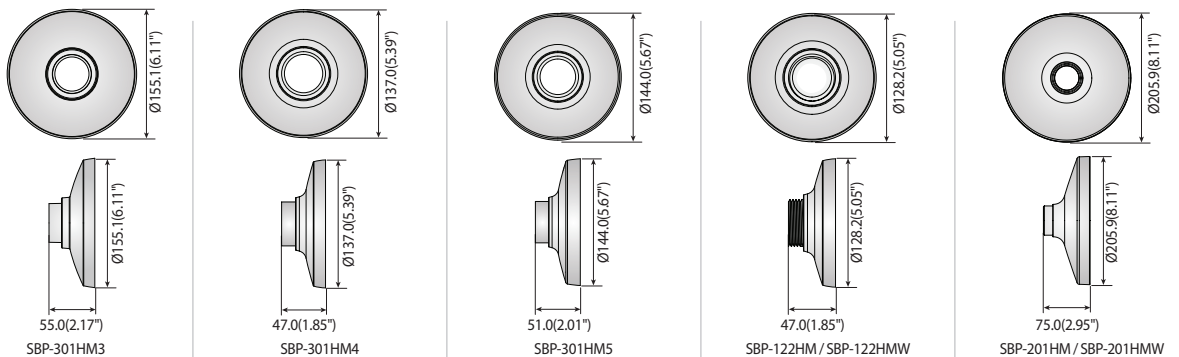

Hanging Mounts

						
	SBP-300HM1	SBP-300HM5 SBP-300HMW5	SBP-300HM6	SBP-300HM7 SBP-300HMW7	SBP-300HM8	SBP-301HMW2
Color	Ivory	Ivory / White	Ivory	Ivory / White	Ivory	Ivory / White
Material	Aluminum	Aluminum	Aluminum	Aluminum	Aluminum	Aluminum
Dimensions	Ø179.0 x 55.0mm (Ø7.05" x 2.17")	Ø154.8 x 47.0mm (Ø6.09" x 1.85")	Ø168.0 x 63.0mm (Ø6.61" x 2.48")	Ø120.0 x 51.5mm (Ø4.72" x 2.03")	Ø138.9 x 50.0 (Ø5.47" x 1.97")	Ø144.0 x 51.0mm (Ø5.67" x 2.01")
Pipe Thread	1-1/2" PF	1-1/2" PF	1-1/2" PF	1-1/2" PF	1-1/2" PF	1.5" NPT
Weight	470g(1.04lb)	200g(0.44 lb)	307g(0.68 lb)	145g(0.32 lb)	178g(0.39 lb)	197g(0.43 lb)

Dimensions

Unit : mm (inch)

					
	SBP-301HM3 SBP-301HMW3	SBP-301HM4	SBP-301HM5	SBP-122HM SBP-122HMW	SBP-201HM SBP-201HMW
Color	Ivory / White	Ivory	Ivory	Ivory / White	Ivory / White
Material	Aluminum	Aluminum	Aluminum	Aluminum	Aluminum
Dimensions	Ø155.1 x 55.0mm (Ø6.11" x 2.17")	Ø137.0 x 47.0mm (Ø5.39" x 1.85")	Ø144.0 x 51.0mm (Ø5.67" x 2.01")	Ø128.2 x 47.0mm (Ø5.05" x 1.85")	Ø205.9 x 75.0mm (Ø8.11" x 2.95")
Pipe Thread	1.5" NPT	1-1/2" PF	1.5" NPT	1-1/2" PF	1-1/2" PF
Weight	270g(0.60 lb)	165g(0.36 lb)	197g(0.43 lb)	159g(0.35 lb)	496g(1.09 lb)

Dimensions

Unit : mm (inch)

* You can find applicable models with accessory selector www.hanwha-security.com/en/products/accessory-selector/

* The latest product information / specification can be found at hanwha-security.com

* Design and specifications are subject to change without notice.

* Wisenet is the proprietary brand of Hanwha Techwin formerly known as Samsung Techwin.

Hanging Mounts

				
	SBP-317HM	SBP-329HM	SBP-168HM	SBP-276HM
Color	Ivory	Ivory	Ivory	Ivory
Material	Aluminum	Aluminum	Aluminum	Aluminum
Dimensions (WxHxD)	Ø322 x 90mm (Ø12.68" x 3.54")	Ø336 x 101.5mm (Ø13.23" x 3.99")	Ø191.3 x 124.1mm (Ø7.53" x 4.89")	Ø276.0 x 90.0mm (Ø10.86" x 3.54")
Pipe Thread	1-1/2" PF	1-1/2" PF	1-1/2" PF	1-1/2" PF
Weight	980g (2.15 lb)	1,182g (2.60 lb)	770g (1.69 lb)	830g (1.83 lb)