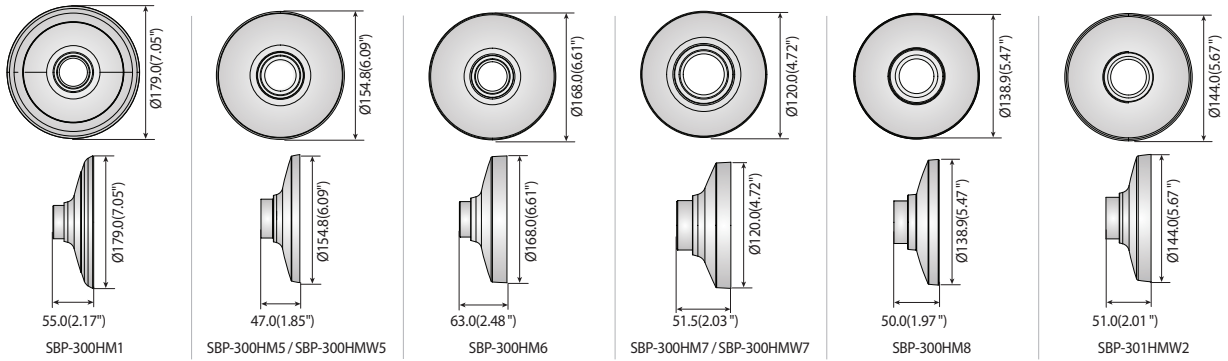

Hanging Mounts

						
	SBP-300HM1	SBP-300HM5 SBP-300HMW5	SBP-300HM6	SBP-300HM7 SBP-300HMW7	SBP-300HM8	SBP-301HMW2
Color	Ivory	Ivory / White	Ivory	Ivory / White	Ivory	Ivory / White
Material	Aluminum	Aluminum	Aluminum	Aluminum	Aluminum	Aluminum
Dimensions	Ø179.0 x 55.0mm (Ø7.05" x 2.17")	Ø154.8 x 47.0mm (Ø6.09" x 1.85")	Ø168.0 x 63.0mm (Ø6.61" x 2.48")	Ø120.0 x 51.5mm (Ø4.72" x 2.03")	Ø138.9 x 50.0 (Ø5.47" x 1.97")	Ø144.0 x 51.0mm (Ø5.67" x 2.01")
Pipe Thread	1-1/2" PF	1-1/2" PF	1-1/2" PF	1-1/2" PF	1-1/2" PF	1.5" NPT
Weight	470g(1.04lb)	200g(0.44 lb)	307g(0.68 lb)	145g(0.32 lb)	178g(0.39 lb)	197g(0.43 lb)

Dimensions

Unit : mm (inch)

					
	SBP-301HM3 SBP-301HMW3	SBP-301HM4	SBP-301HM5	SBP-122HM SBP-122HMW	SBP-201HM SBP-201HMW
Color	Ivory / White	Ivory	Ivory	Ivory / White	Ivory / White
Material	Aluminum	Aluminum	Aluminum	Aluminum	Aluminum
Dimensions	Ø155.1 x 55.0mm (Ø6.11" x 2.17")	Ø137.0 x 47.0mm (Ø5.39" x 1.85")	Ø144.0 x 51.0mm (Ø5.67" x 2.01")	Ø128.2 x 47.0mm (Ø5.05" x 1.85")	Ø205.9 x 75.0mm (Ø8.11" x 2.95")
Pipe Thread	1.5" NPT	1-1/2" PF	1.5" NPT	1-1/2" PF	1-1/2" PF
Weight	270g(0.60 lb)	165g(0.36 lb)	197g(0.43 lb)	159g(0.35 lb)	496g(1.09 lb)

Dimensions

Unit : mm (inch)

* You can find applicable models with accessory selector www.hanwha-security.com/en/products/accessory-selector/

* The latest product information / specification can be found at hanwha-security.com

* Design and specifications are subject to change without notice.

* Wisenet is the proprietary brand of Hanwha Techwin formerly known as Samsung Techwin.

Hanging Mounts

				
	SBP-317HM	SBP-329HM	SBP-168HM	SBP-276HM
Color	Ivory	Ivory	Ivory	Ivory
Material	Aluminum	Aluminum	Aluminum	Aluminum
Dimensions (WxHxD)	Ø322 x 90mm (Ø12.68" x 3.54")	Ø336 x 101.5mm (Ø13.23" x 3.99")	Ø191.3 x 124.1mm (Ø7.53" x 4.89")	Ø276.0 x 90.0mm (Ø10.86" x 3.54")
Pipe Thread	1-1/2" PF	1-1/2" PF	1-1/2" PF	1-1/2" PF
Weight	980g (2.15 lb)	1,182g (2.60 lb)	770g (1.69 lb)	830g (1.83 lb)