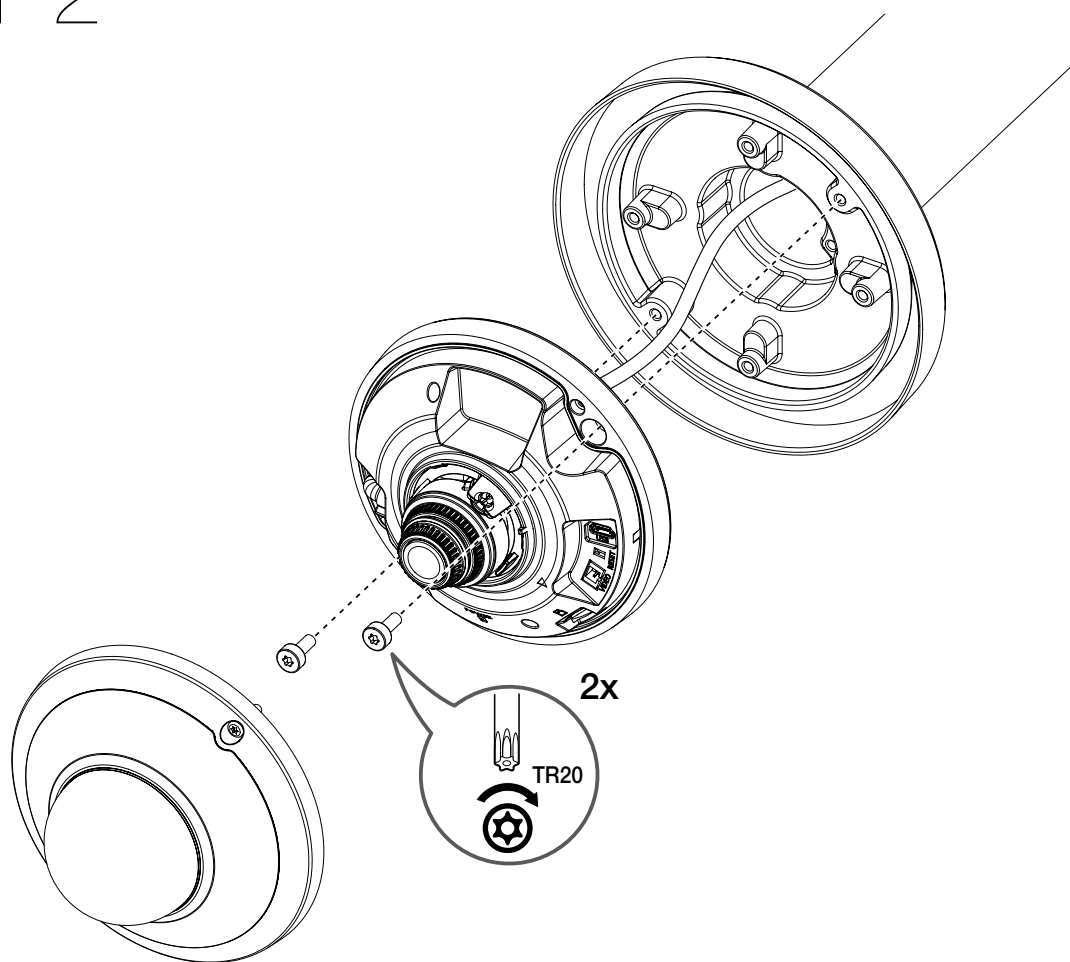

## Installation Precautions

- Make sure that the installation place can endure at least 4 times of the total weight of the Hanging Adaptor, Camera, and Wall/Ceiling/Parapet Mount.
- The Hanging Adaptor can be also connected to 1 1/2" PF screw-thread pipe as well as to the Wall/Ceiling/Parapet Mount.

## Package

HANGING ADAPTOR

SCREWS (4EA)

## Installation

SBP-120HMW  
Ø 110 ~ 120 (mm)

1-1

1-2

SBP-140HMW  
Ø 121 ~ 140 (mm)

2-1

SBP-160HMW1/180HMW1  
Ø 141~160 / 161 ~ 180 (mm)

2-2