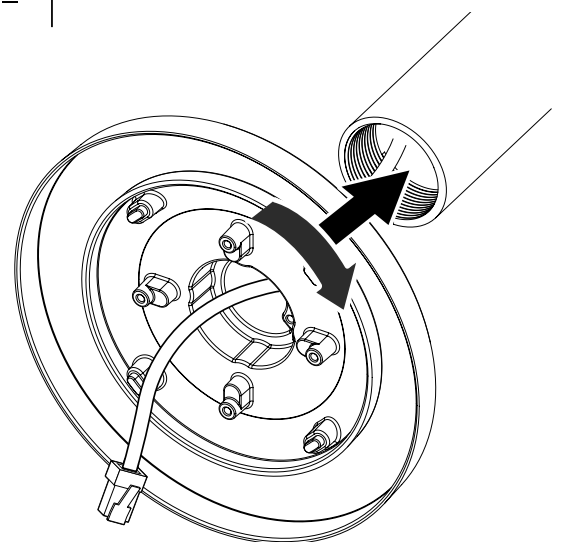

## Installation Precautions

- Make sure that the installation place can endure at least 4 times of the total weight of the Hanging Adaptor, Camera, and Wall/Ceiling/Parapet Mount.
- The Hanging Adaptor can be also connected to 1 1/2" PF screw-thread pipe as well as to the Wall/Ceiling/Parapet Mount.

## Package

HANGING ADAPTOR

SCREWS (4EA)

## Installation

SBP-120HMW  
Ø 110 ~ 120 (mm)

1-1

1-2

SBP-140HMW  
Ø 121 ~ 140 (mm)

2-1

SBP-160HMW1/180HMW1  
Ø 141~160 / 161 ~ 180 (mm)

2-2