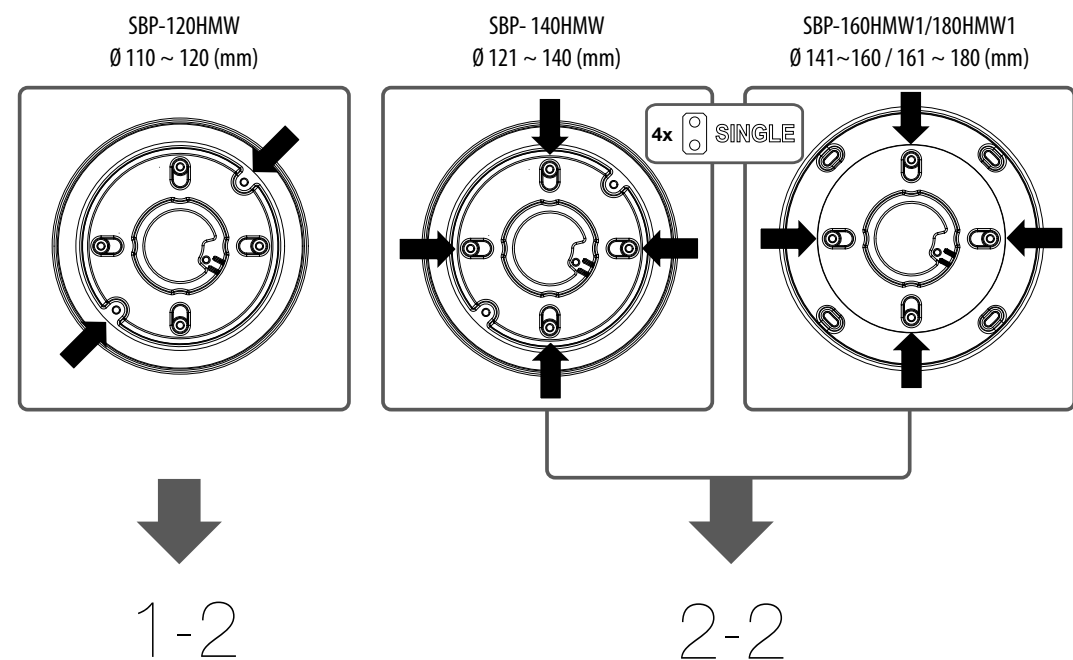

## Installation Precautions

- Make sure that the installation place can endure at least 4 times of the total weight of the Hanging Adaptor, Camera, and Wall/Ceiling/Parapet Mount.
- The Hanging Adaptor can be also connected to 1 1/2" PF screw-thread pipe as well as to the Wall/Ceiling/Parapet Mount.

## Package

HANGING ADAPTOR

SCREWS (4EA)

## Installation

SBP-120HMW  
Ø 110 ~ 120 (mm)

1-1

1-2

SBP-140HMW  
Ø 121 ~ 140 (mm)

2-1

SBP-160HMW1/180HMW1  
Ø 141~160 / 161 ~ 180 (mm)

2-2