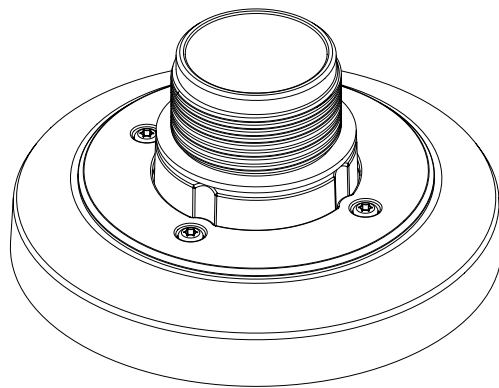

# Hanging Adaptor

SBP-120HMW  
SBP-140HMW  
SBP-160HMW1  
SBP-180HMW1

## Installation Precautions

- Make sure that the installation place can endure at least 4 times of the total weight of the Hanging Adaptor, Camera, and Wall/Ceiling/Parapet Mount.
- The Hanging Adaptor can be also connected to 1 1/2" PF screw-thread pipe as well as to the Wall/Ceiling/Parapet Mount.

## Package

HANGING ADAPTOR

SCREWS (4EA)

## Installation

SBP-120HMW  
Ø 110 ~ 120 (mm)

1-1

1-2

SBP-140HMW  
Ø 121 ~ 140 (mm)

2-1

SBP-160HMW1/180HMW1  
Ø 141~160 / 161 ~ 180 (mm)

2-2