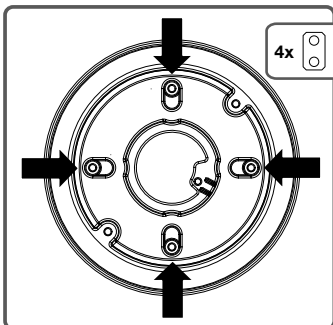

## Installation Precautions

- Make sure that the installation place can endure at least 4 times of the total weight of the Hanging Adaptor, Camera, and Wall/Ceiling/Parapet Mount.
- The Hanging Adaptor can be also connected to 1 1/2" PF screw-thread pipe as well as to the Wall/Ceiling/Parapet Mount.

## Package

HANGING ADAPTOR

SCREWS (4EA)

## Installation

SBP-120HMW  
Ø 110 ~ 120 (mm)

1-1

1-2

SBP-140HMW  
Ø 121 ~ 140 (mm)

2-1

SBP-160HMW1/180HMW1  
Ø 141~160 / 161 ~ 180 (mm)

2-2