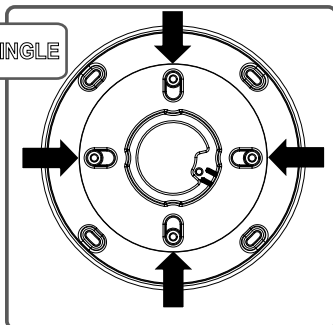

## Installation Precautions

- Make sure that the installation place can endure at least 4 times of the total weight of the Hanging Adaptor, Camera, and Wall/Ceiling/Parapet Mount.
- The Hanging Adaptor can be also connected to 1 1/2" PF screw-thread pipe as well as to the Wall/Ceiling/Parapet Mount.

## Package

HANGING ADAPTOR

SCREWS (4EA)

## Installation

SBP-120HMW  
Ø 110 ~ 120 (mm)

1-1

1-2

SBP-140HMW  
Ø 121 ~ 140 (mm)

2-1

SBP-160HMW1/180HMW1  
Ø 141~160 / 161 ~ 180 (mm)

2-2