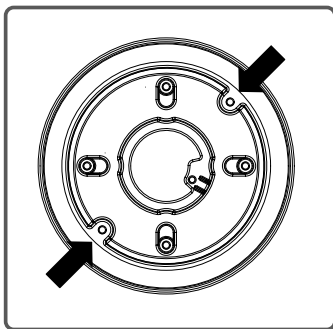

## Installation Precautions

- Make sure that the installation place can endure at least 4 times of the total weight of the Hanging Adaptor, Camera, and Wall/Ceiling/Parapet Mount.
- The Hanging Adaptor can be also connected to 1 1/2" PF screw-thread pipe as well as to the Wall/Ceiling/Parapet Mount.

## Package

HANGING ADAPTOR

SCREWS (4EA)

## Installation

SBP-120HMW  
Ø 110 ~ 120 (mm)

1-1

1-2

SBP-140HMW  
Ø 121 ~ 140 (mm)

2-1

SBP-160HMW1/180HMW1  
Ø 141~160 / 161 ~ 180 (mm)

2-2