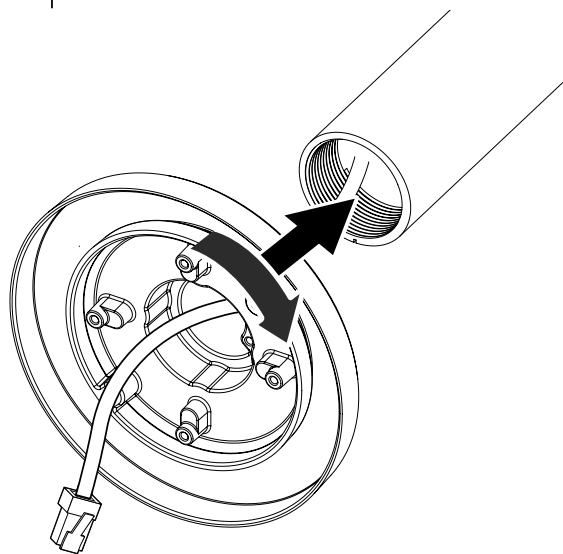

## Installation Precautions

- Make sure that the installation place can endure at least 4 times of the total weight of the Hanging Adaptor, Camera, and Wall/Ceiling/Parapet Mount.
- The Hanging Adaptor can be also connected to 1 1/2" PF screw-thread pipe as well as to the Wall/Ceiling/Parapet Mount.

## Package

HANGING ADAPTOR

SCREWS (4EA)

## Installation

SBP-120HMW  
Ø 110 ~ 120 (mm)

1-1

1-2

SBP-140HMW  
Ø 121 ~ 140 (mm)

2-1

SBP-160HMW1/180HMW1  
Ø 141~160 / 161 ~ 180 (mm)

2-2