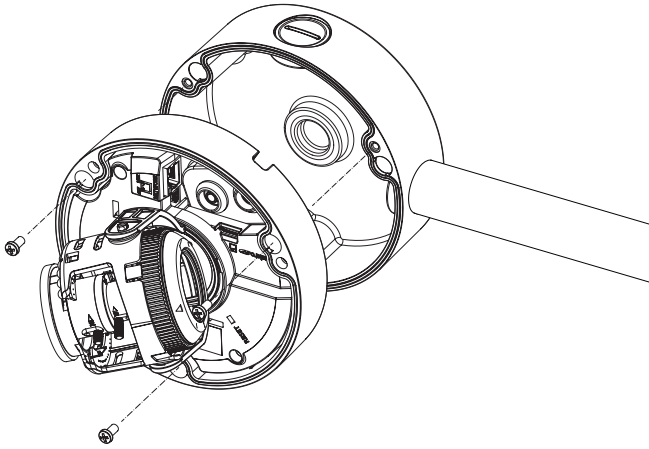

Mount Bracket

SBP-136B (IVORY)
SBP-136BW (WHITE)

Product Overview

This product is an adaptor used to install our Vandal Dome Camera in the electric gang box or on the wall or ceiling.

Installation Precautions

Please make sure to install on an area which is strong enough to support more than 4 times of the total weight of this product and the camera. Depending on some installation conditions, this product can be connected to 0.75" PF which is a screw peak processed pipe.

- 2 Remove the cap-bolt in the selected direction before inserting the pipe.

Package

MOUNT-BRACKET

SCREW-SPECIAL

ANCHOR

SCREW-MACHINE

Installation

- 1 Install the mount bracket on a desired position.

- ! However, take into consideration the pipe insertion direction. There are three directions available for inserting the pipe.

3 Attach the case-bottom to the mount bracket.

Product Outline

Product Specifications