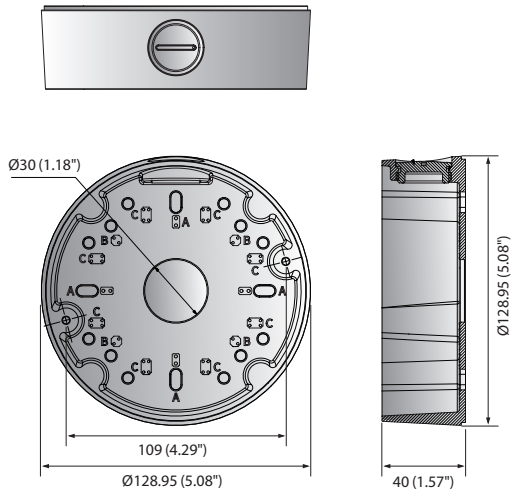

SBV-125BW

Back Box

Dimensions

Unit : mm (inch)

SBV-125BW	
Supported product	QNE-8011R/8021R * models can be added without notice
Color / Material	White / Aluminum
RAL Code	RAL9003
Product dimensions / weight	Ø128.95 x 40 mm (Ø5.08 x 1.57"), 345 g (0.76 lb)