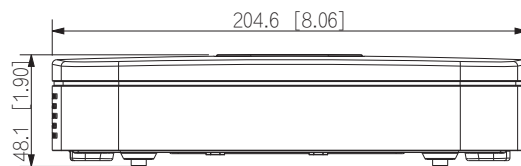

Alarm

General Alarm	Motion detection; privacy masking; video loss; PIR alarm
Anomaly Alarm	Camera offline; storage error; disk full; IP conflict; MAC conflict; login lock; cyber security exception
Intelligent Alarm	Perimeter protection; SMD Plus
Alarm Linkage	Recording; snapshot; buzzer; log; preset; email; tour

Port

Audio Input	1
Audio Output	1
HDD Interface	1 SATA port, up to 16 TB. The maximum HDD capacity varies with environment temperature
USB	2 rear USB 2.0 ports
HDMI	1
VGA	1
Network Port	1 × RJ-45, 10/100 Mbps self-adaptive Ethernet port
PoE Port	4 × PoE ports, 10/100 Mbps

General

Power Supply	48/53 VDC, 1.25/1.13 A
Power Consumption	Total output of NVR is ≤ 10 W (without HDD) Total output power of PoE is 36 W, the maximum output power of a single port is 25.5 W
Net Weight	0.48 kg (1.06 lb)
Gross Weight	1.37 kg (3.02 lb)
Product Dimensions	204.6 mm × 206.4 mm × 45.6 mm (8.06" × 8.13" × 1.80") (W × L × H)
Packaging Dimensions	96 mm × 364 mm × 261 mm (3.78" × 14.33" × 10.28") (W × L × H)
Operating Temperature	-10 °C to +55 °C (14 °F to +131 °F)
Operating Humidity	10%–93% (RH)
Installation	Rack or desktop

Certifications

CE: EN62368-1; EN55032; EN55024; EN55035; EN61000-3-2; EN61000-3-3; EN50130-4
FCC: Part 15 Subpart B

Ordering Information

Type	Model	Description
4 Channel NVR	DHI-NVR2104-P-S3	4 Channel Smart 1U 1HDD 4PoE Network Video Recorder

Dimensions (mm[inch])