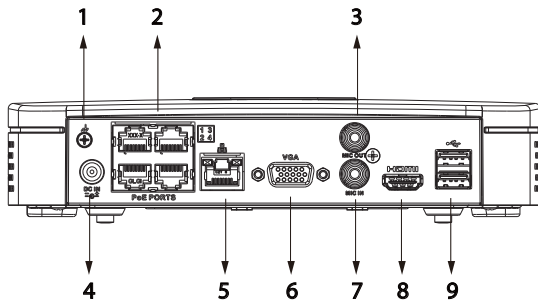

### General

Power Supply	48/53 VDC, 1.25/1.13 A
Power Consumption	Total output of NVR is ≤ 10 W (without HDD) Total output power of PoE is 36 W, the maximum output power of a single port is 25.5 W
Net Weight	0.48 kg (1.06 lb)
Gross Weight	1.37 kg (3.02 lb)
Product Dimensions	204.6 mm × 206.4 mm × 45.6 mm (8.06" × 8.13" × 1.80") (W × L × H)
Packaging Dimensions	96 mm × 364 mm × 261 mm (3.78" × 14.33" × 10.28") (W × L × H)
Operating Temperature	-10 °C to +55 °C (14 °F to +131 °F)
Operating Humidity	10%–93% (RH)
Installation	Rack or desktop

### Dimensions (mm[inch])

Panels

- |                            |               |
|----------------------------|---------------|
| 1 Ground                   | 2 PoE Ports   |
| 3 AUDIO OUT, RCA Connector | 4 Power Input |
| 5 Network Port             | 6 VGA Port    |
| 7 AUDIO IN, RCA Connector  | 8 HDMI Port   |
| 9 USB Ports                |               |