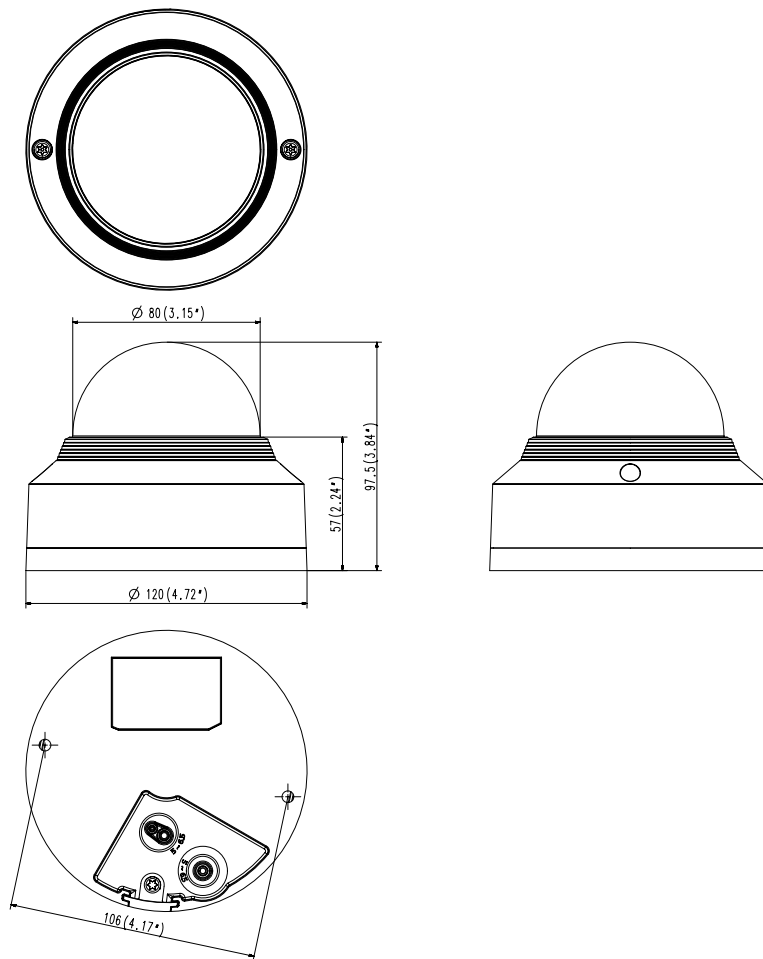

Mechanical

Color / Material	Ivory / Aluminum
Product Dimensions / Weight	Ø120x97.5mm(4.72"x3.84"), 615g(1.36 lb)

XNV-8040R

5M H.265 IR Dome Camera

CAD

Unit: mm [inch]

XNV-6010/6020
UNIT : mm[inch]