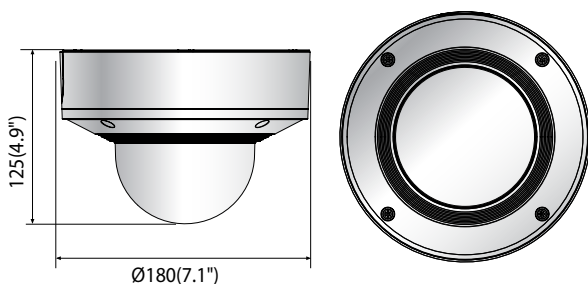

Dimensions

Unit : mm (inch)

Accessories (Optional)

SBP-187HMW /
SBP-187HM

SBC-180B

SPC-100AC

XNV-6081

VIDEO	
Imaging Device	1/2.8" 2MP CMOS
Effective Pixels	1945(H) x 1097(V)
Min. Illumination	Color : 0.015Lux (F1.4, 1./30sec) / B/W : 0.0015Lux (F1.4, 1/30sec)
Video Out	CVBS : 1.0Vp-p / 75Ω composite, 720 x 480(N), 720 x 576(P) for installation USB : Micro USB Type B, 1280 x 720 for installation
LENS	
Focal Length (Zoom Ratio)	2.8~12mm (4.3x) motorized varifocal
Max. Aperture Ratio	F1.4(Wide) ~ F3.6(Tele)
Angular Field of View	H : 119.5°(Wide)~27.9°(Tele) / V : 62.8°(Wide)~15.7°(Tele) / D : 142.1°(Wide)~32.0°(Tele)
Min. Object Distance	0.5m (1.64ft)
Focus Control	Simple focus
Lens Type	DC auto iris, P iris
PAN / TILT / ROTATE	
Pan / Tilt / Rotate Range	0°~360° / -45°~85° / 0°~355°
OPERATIONAL	
Camera Title	Displayed up to 85 characters
Day & Night	Auto (ICR)
Backlight Compensation	BLC, HLC, WDR, SSSR
Wide Dynamic Range	150dB
Digital Noise Reduction	SSNR V
Digital Image Stabilization	Support (built-in gyro sensor)
Defog	Support
Motion Detection	8ea, 8point polygonal zones
Privacy Masking	32ea, polygonal zones - Color : Grey / Green / Red / Blue / Black / White - Mosaic
Gain Control	Low / Middle / High
White Balance	ATW / AWC / Manual / Indoor / Outdoor
LDC	Support
Electronic Shutter Speed	Minimum / Maximum / Anti flicker (2~1/12,000sec)
Digital PTZ	Support (Preset, Group)
Video Rotation	Flip, Mirror, Hallway view (90°/270°)
Analytics	Defocus detection, Directional detection, Fog detection, Face detection, Motion detection, Digital auto tracking, Appear/Disappear, Enter/Exit, Loitering, Tampering, Virtual line, Audio detection, Sound classification, Shock detection
Business Intelligence	People counting, Queue management, Heatmap
Alarm I / O	Input 1ea / Output 1ea
Alarm Triggers	Analytics, Network disconnect, Alarm input
Alarm Events	File upload via FTP and e-mail Notification via e-mail SD/SDHC/SDXC or NAS recording at event triggers Alarm output Handover Audio playback
Audio In	Selectable (mic in/line in), Supply voltage : 2.5VDC (4mA), Input impedance : 2K Ohm
Audio Out	Line out, Max. output level : 1Vrms
NETWORK	
Ethernet	RJ-45 (10/100BASE-T)
Video Compression	H.265/H.264 : Main / Baseline / High, MJPEG
Resolution	1920 x 1080, 1280 x 1024, 1280 x 960, 1280 x 720, 1024 x 768, 800 x 600, 800 x 448, 720 x 576, 720 x 480, 640 x 480, 640 x 360, 320 x 240