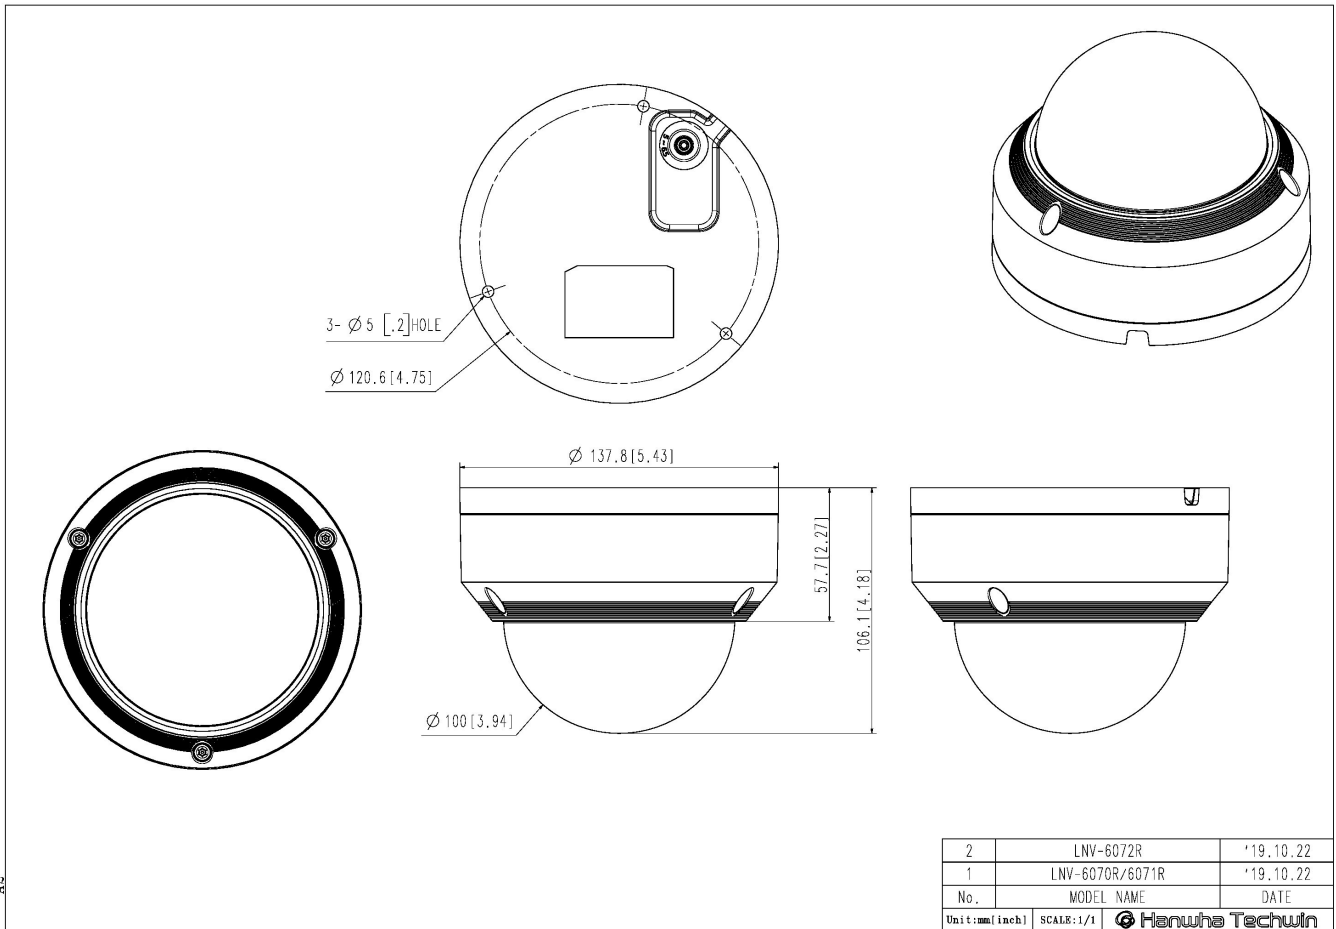

CAD

Unit:mm [inch]