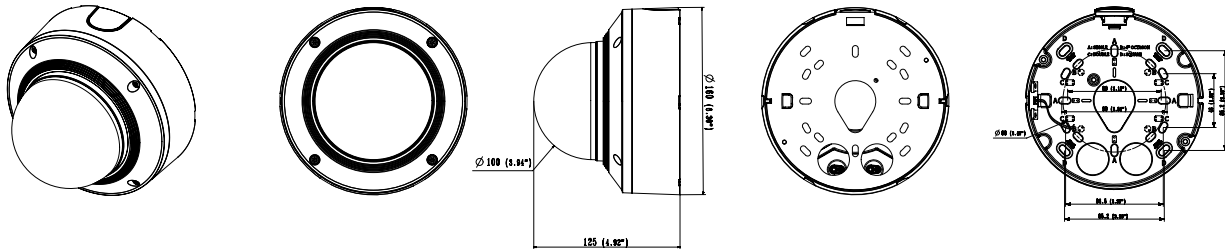

Mechanical

Color / Material	White / Aluminum
RAL Code	RAL9003
Product Dimensions / Weight	Ø160x125mm(Ø6.3x4.9") / 1.45kg(3.2lb)

XND-8081VZ

5M H.265 Dome Camera

Unit: mm [inch]

CAD

APPERANCE-XND-6081VZ/8081VZ/6081V/6081RV/8081RV

Unit : mm (inch)
SCALE 1:1
ver.190603

X-PLUS INDOOR VANDAL

X-PLUS INDOOR VANDAL with SKIN-COVER