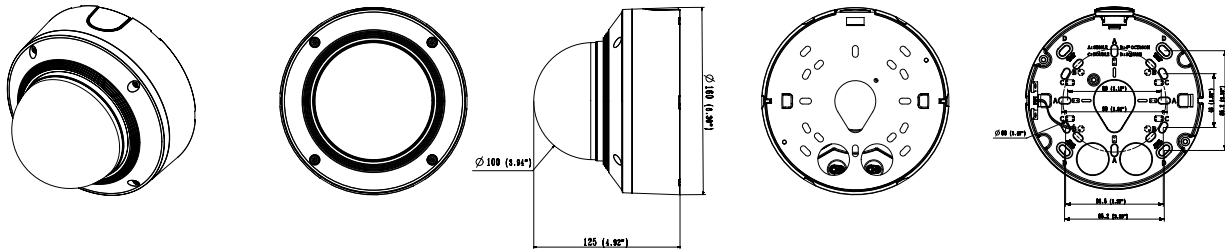

Mechanical

Color / Material	White / Aluminum
RAL Code	RAL9003
Product Dimensions / Weight	Ø160x125mm(6.30x4.92"), 1.45kg(3.20 lb)

XND-8081RV

5M H.265 IR Dome Camera

CAD

Unit: mm [inch]

APPERANCE-XND-6081VZ/8081VZ/6081V/6081RV/8081RV

Unit : mm (inch)
SCALE 1:1
ver.190603

X-PLUS INDOOR VANDAL

X-PLUS INDOOR VANDAL with SKIN-COVER