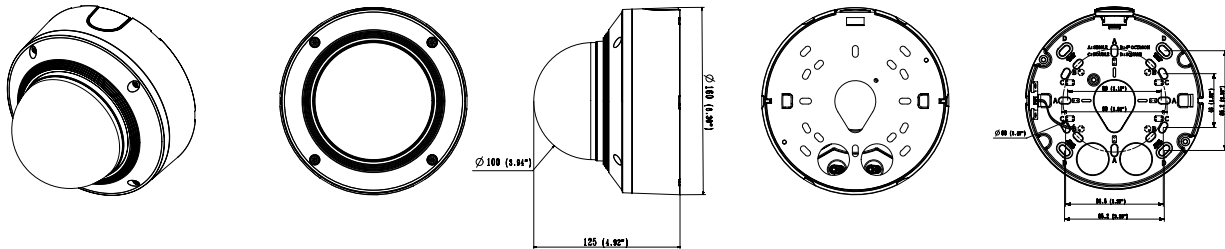

Mechanical

Color / Material	White / Aluminum
RAL Code	RAL9003
Product Dimensions / Weight	Ø160x125mm(Ø6.3x4.9") / 1.45kg(3.2lb)

XND-6081VZ

2M H.265 Dome Camera

Unit: mm [inch]

CAD

APPERANCE-XND-6081VZ/8081VZ/6081V/6081RV/8081RV

Unit : mm (inch)
SCALE 1:1
ver.190603

X-PLUS INDOOR VANDAL

X-PLUS INDOOR VANDAL with SKIN-COVER