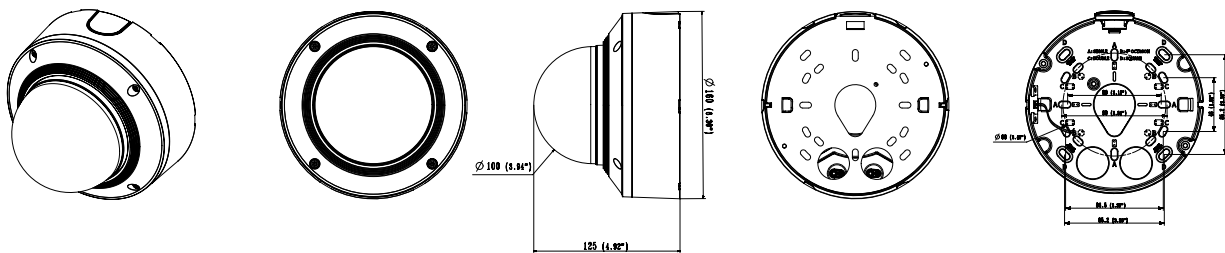

X-PLUS INDOOR VANDAL