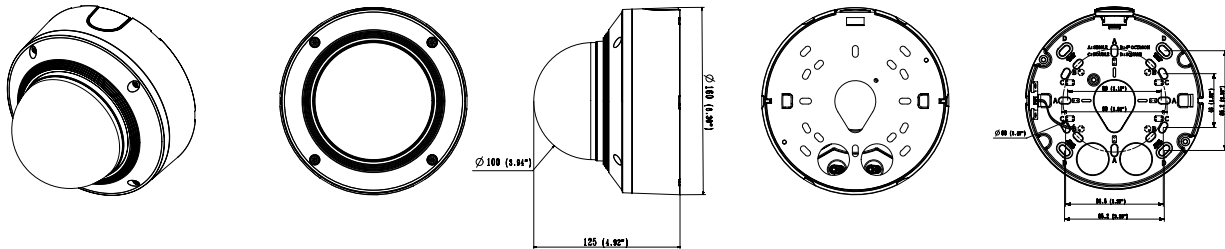

Mechanical

Color / Material	White / Aluminum
RAL Code	RAL9003
Product Dimensions / Weight	Ø160x125mm(6.30x 4.92"), 1.45Kg(3.20 lb)

XND-6081V

2M H.265 Dome Camera

CAD

Unit: mm [inch]

APPERANCE-XND-6081VZ/8081VZ/6081V/6081RV/8081RV

Unit : mm (inch)
SCALE 1:1
ver.190603

X-PLUS INDOOR VANDAL

X-PLUS INDOOR VANDAL with SKIN-COVER