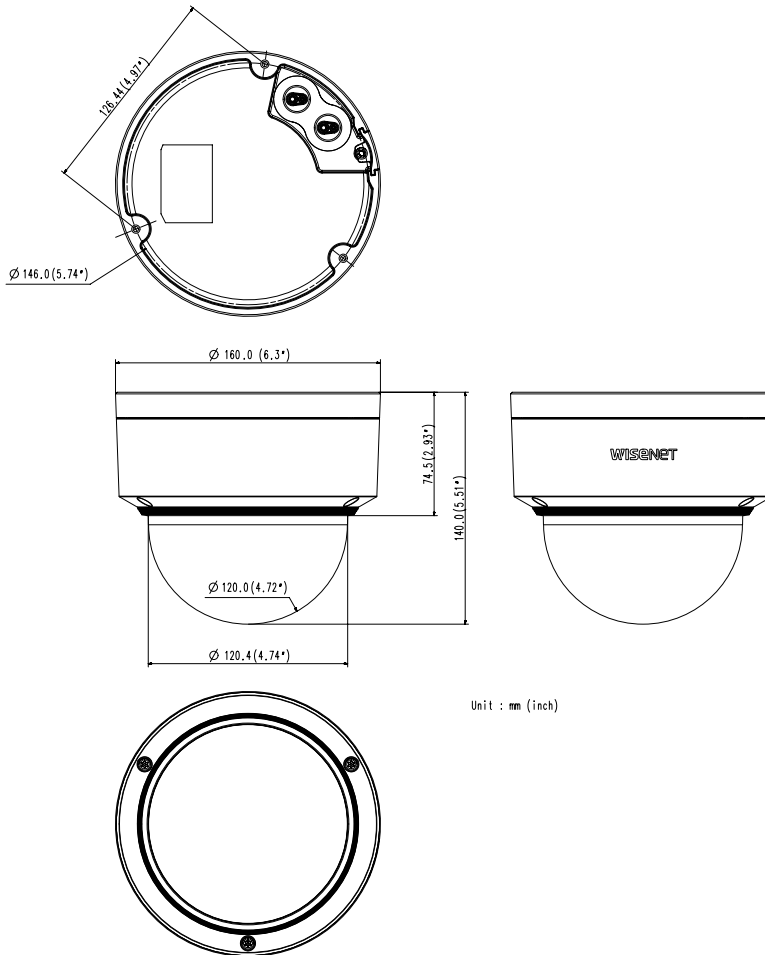

Mechanical

Color / Material	Ivory / Aluminum
Product Dimensions / Weight	Ø160x140.0mm(6.3"x5.51"), 1.40kg(3.09 lb)
Hanging Mount (Dome)	SBP-300HM6

XNV-6085

2M H.265 Camera (extraLUX)

CAD

Unit: mm [inch]

XNV-6085

Unit : mm (inch)