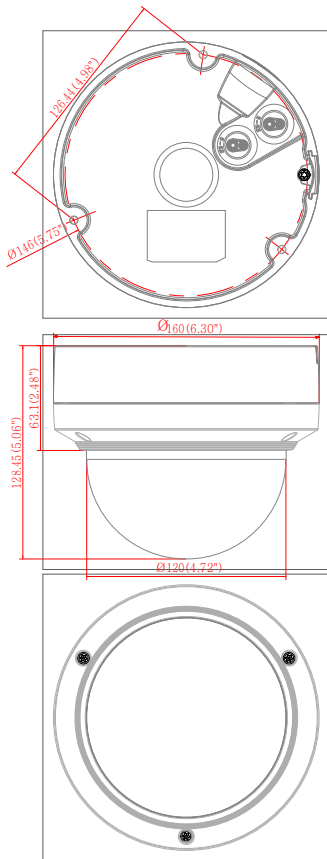

XNV-6120R

2M H.265 IR Dome Camera

CAD

Unit: mm [inch]

CHANGE