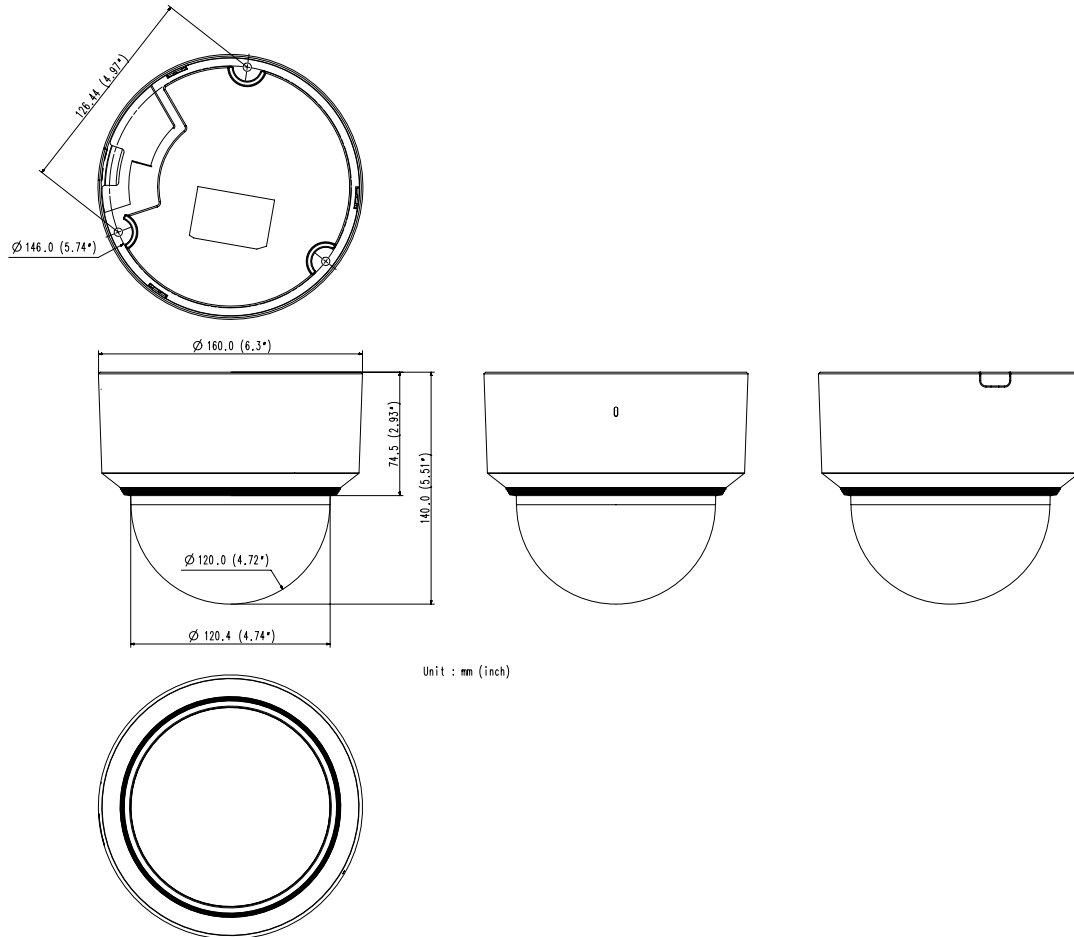

Mechanical

Color / Material	Ivory / Plastic
Product Dimensions / Weight	Ø160x140.0mm(6.3"x5.51"), 1.10kg(2.43 lb)

XND-6085

2M H.265 Camera (extraLUX)

CAD

Unit: mm [inch]

XND-6085

XND-6085

2M H.265 Camera (extraLUX)

CAD

Unit: mm [inch]

XND-6085V