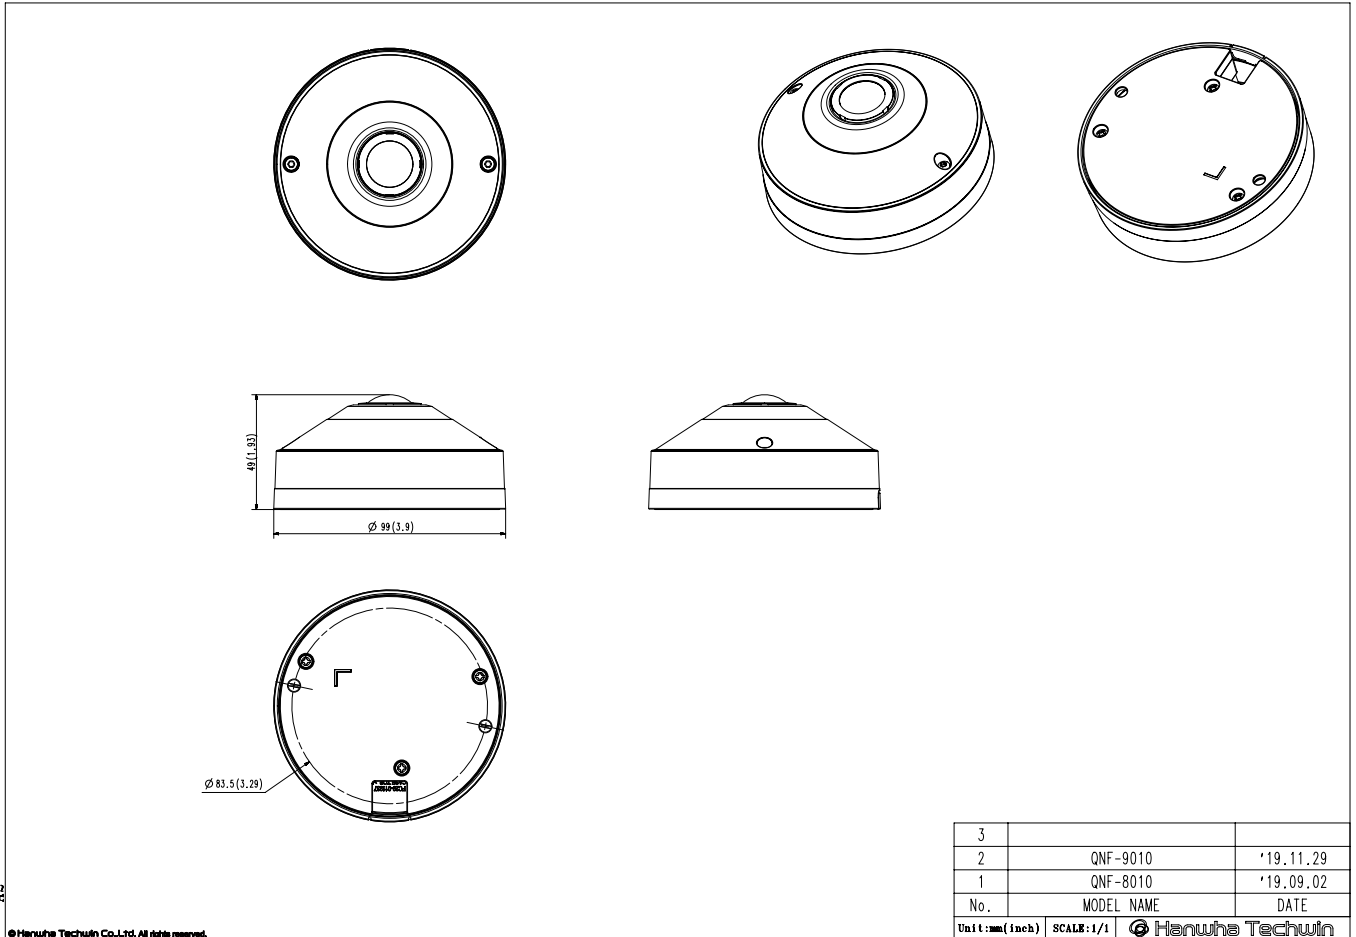

QNF-8010

6MP Fisheye Camera

Unit: mm [inch]

CAD

A2