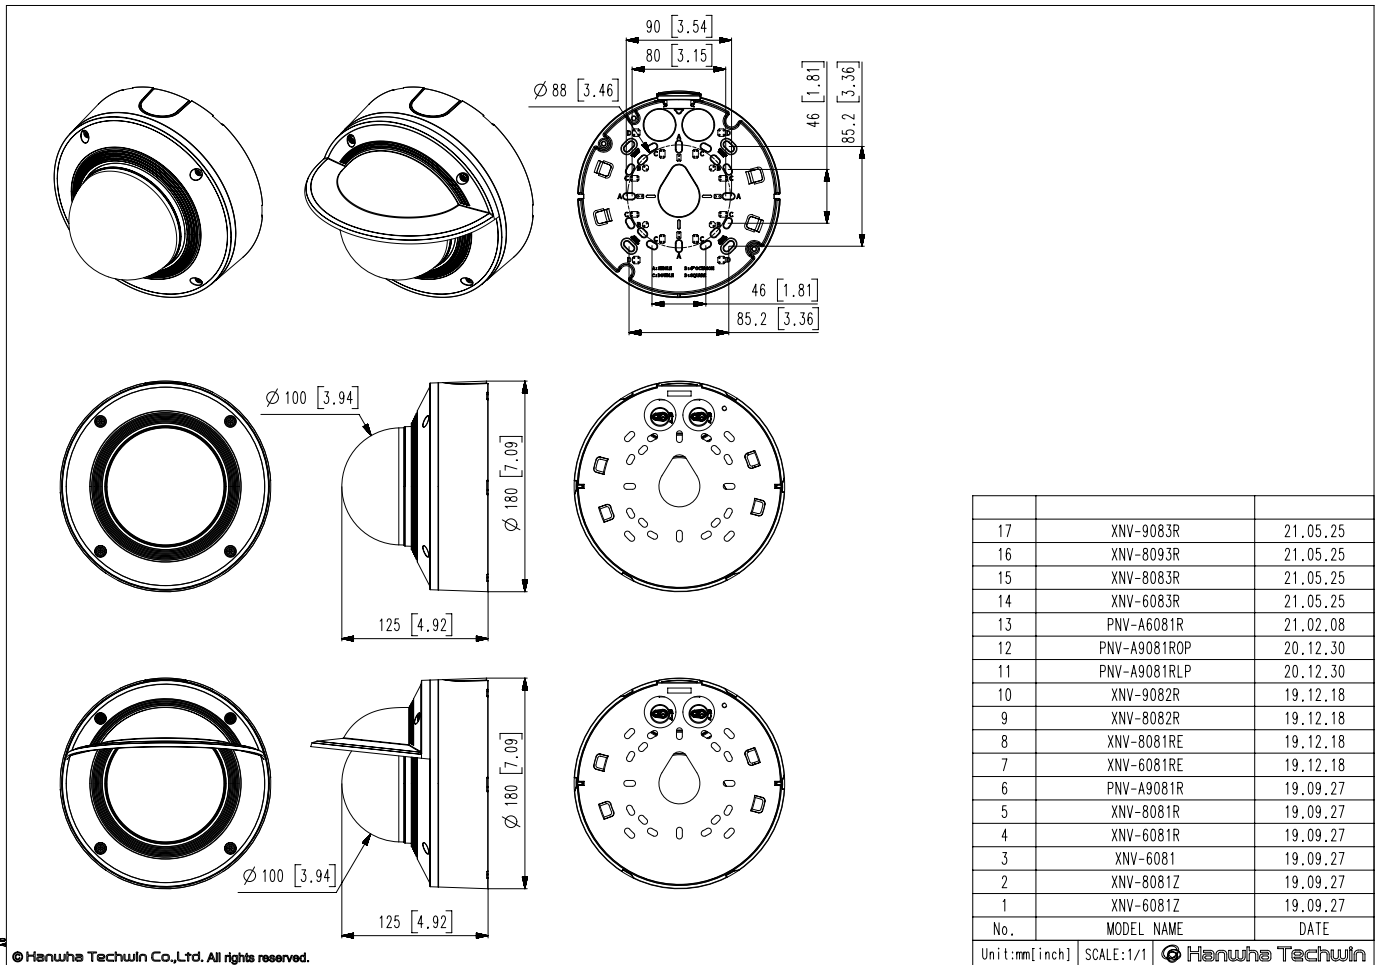

CAD

Unit: mm [inch]