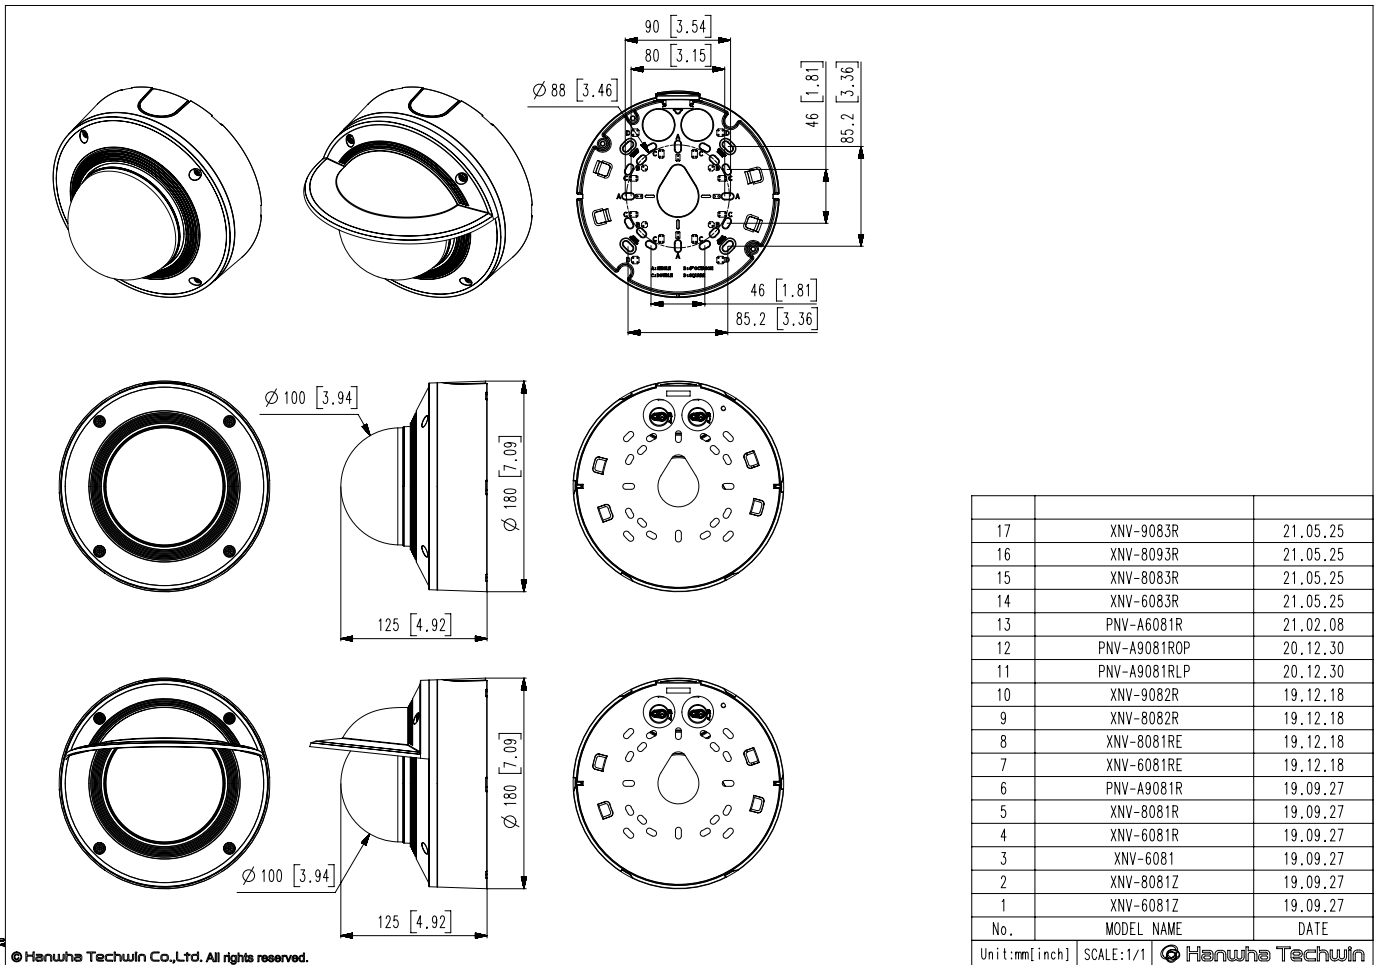

Wide: 4.9m(16.08.22ft) / Tele: 15m(49.21ft)

XNV-8081RE

5MP IR PoE Extender Vandal Dome Camera

CAD

Unit: mm [inch]

© Hanwha Techwin Co., Ltd. All rights reserved.