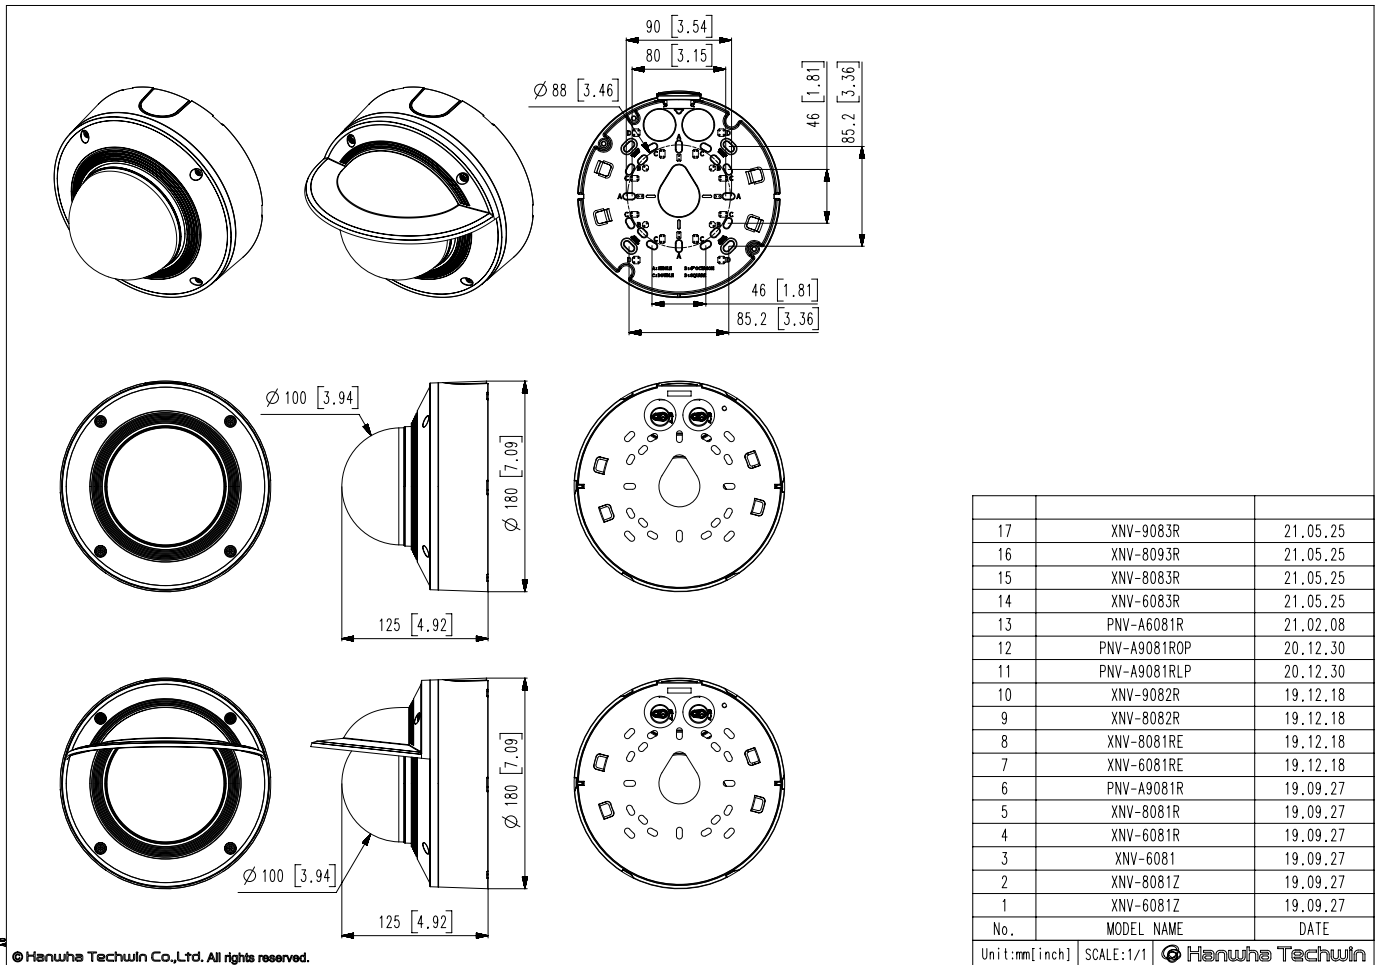

Wide: 2.2m(7.22ft) / Tele: 15m(49.21ft)

XNV-6081RE

2MP IR PoE Extender Vandal Dome Camera

CAD

Unit: mm [inch]

© Hanwha Techwin Co., Ltd. All rights reserved.