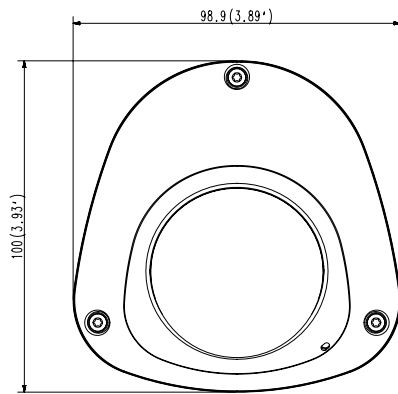

CAD

Unit: mm [inch]

This parts should not contain any substances which are specified in AH60-0033K

NO	PART NAME	CODE NO.	MATERIAL	Q'TY	REMARK
1	ASSY-XNV-6012(M)/6022R(M)	058056	MATERIAL	1	REMARK