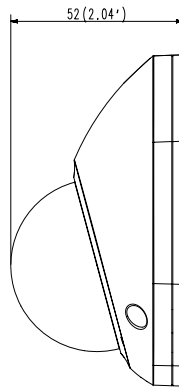

CAD

Unit: mm [inch]

This parts should not contain any substances which are specified in AH60-0033K

NO	PART NAME	CODE NO.	MATERIAL	Q'TY	REMARK
1	ASSY-XNV-6012(M)/6022R(M)	058056	MATERIAL	1	REMARK