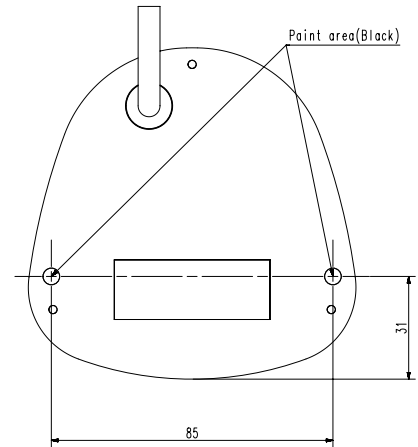

CAD

Unit: mm [inch]

This parts should not contain any substances which are specified in AH60-0033K

NO	PART NAME	CODE NO.	MATERIAL	Q'TY	REMARK
1	ASSY-XNV-6012(M)/6022R(M)	058056	MATERIAL	1	REMARK