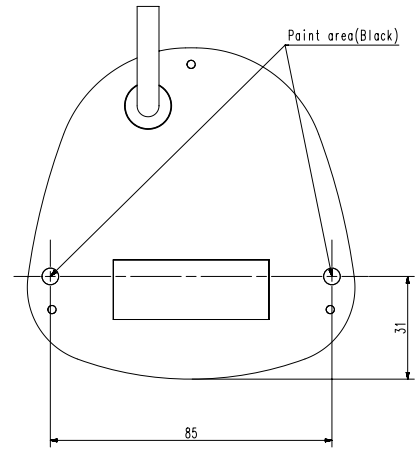

CAD

Unit: mm [inch]

This parts should not contain any substances which are specified in AH60-0033K

NO	PART NAME	CODE NO.	MATERIAL	Q'TY	REMARK
1	ASSY-XNV-6012(M)/6022R(M)	058056	MATERIAL	1	REMARK