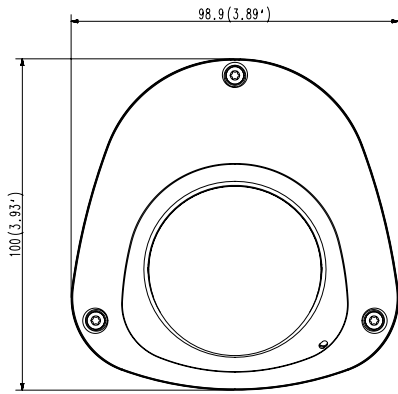

CAD

Unit: mm [inch]

This parts should not contain any substances which are specified in AH60-0033K

NO	PART NAME	CODE NO.	MATERIAL	Q'TY	REMARK
1	ASSY-XNV-6012(M)/6022R(M)	058056	MATERIAL	1	REMARK