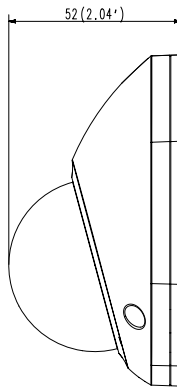

CAD

Unit: mm [inch]

This parts should not contain any substances which are specified in AH60-0033K

NO	PART NAME	CODE NO.	MATERIAL	Q'TY	REMARK
1	ASSY-XNV-6012(M)/6022R(M)	058056	MATERIAL	1	REMARK