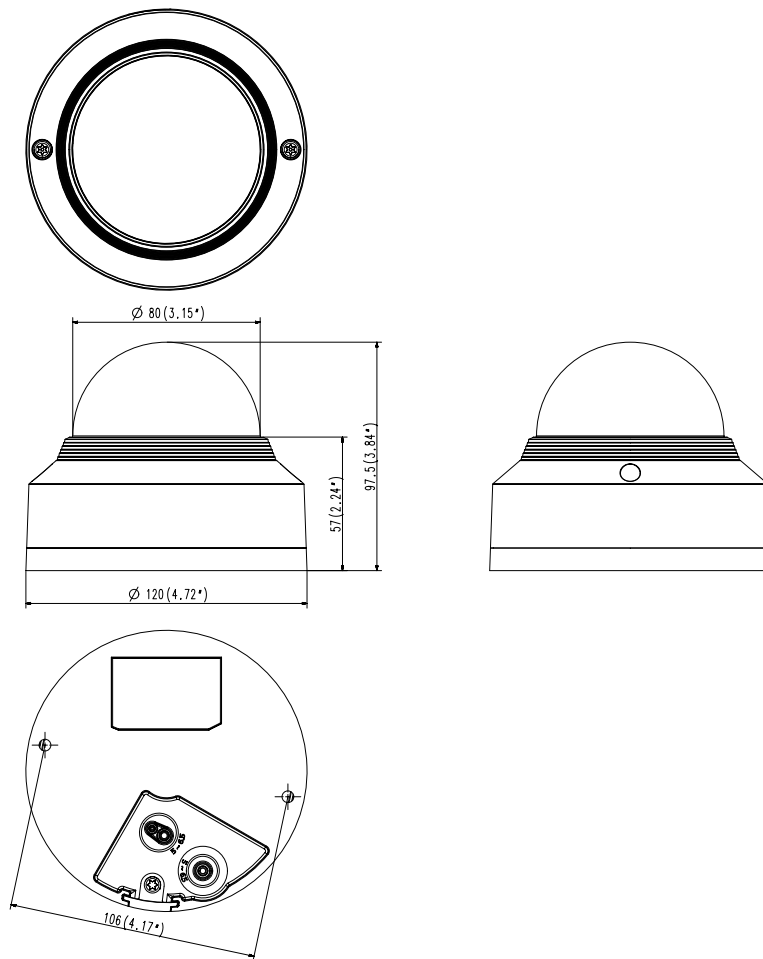

Mechanical

Color / Material	Ivory / Aluminum
Product Dimensions / Weight	Ø120x97.5mm(4.72"x3.84"), 615g(1.36 lb)

XNV-6020R

2M H.265 IR Dome Camera

CAD

Unit: mm [inch]

XNV-6010/6020
UNIT : mm[inch]