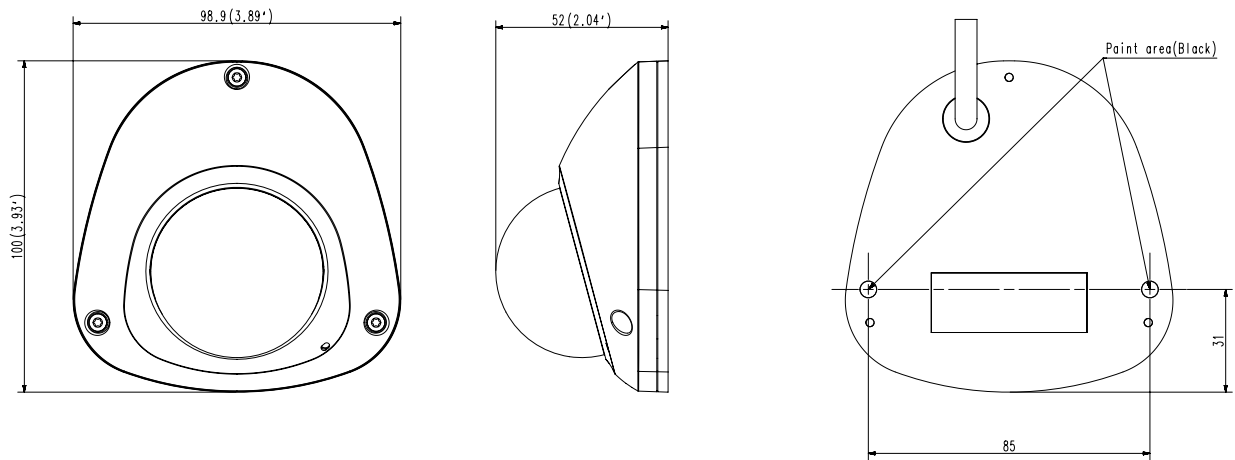

STANDARD TOLERANCE

DIY	h1	h2	h3	h4	h5
0-16	+0.05	+0.1	+0.1	+0.2	+0.3
16-43	+0.05	+0.1	+0.2	+0.3	+0.4
43-250	+0.1	+0.2	+0.3	+0.4	+0.4
250-1000	+0.2	+0.3	+0.4	+0.5	+0.6

A3 CHANGE	UNIT	mm	DESIGN	CHECK	APPROVAL	PART NAME	ASSY-XNV-6012(M)/6022R(M)
	SCALE	1/1	M.Fujiwara	Check	Approval	MODEL NAME	XNV-6012(M)/6022R(M)
			18.03.19	18.03.19	18.03.19	CODE NO.	058056
			Hanwha Techwin