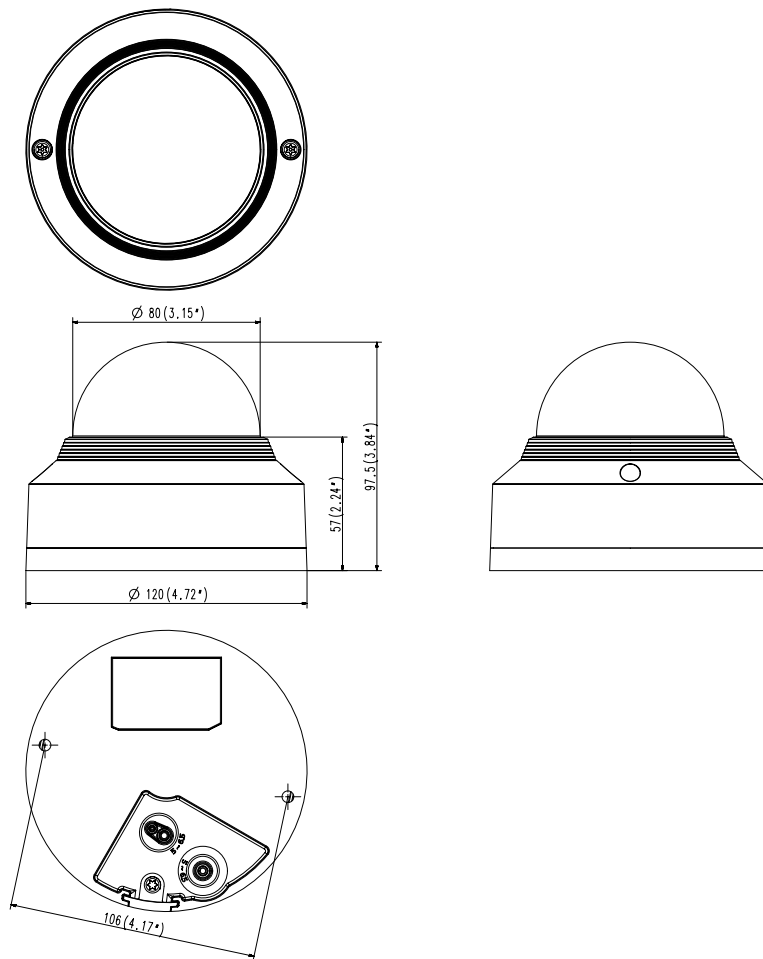

Mechanical

Color / Material	Ivory / Aluminum
Product Dimensions / Weight	Ø120x97.5mm(4.72"x3.84"), 625g(1.37 lb)

XNV-6010

2M H.265 Dome Camera

CAD

Unit: mm [inch]

XNV-6010/6020
UNIT : mm[inch]