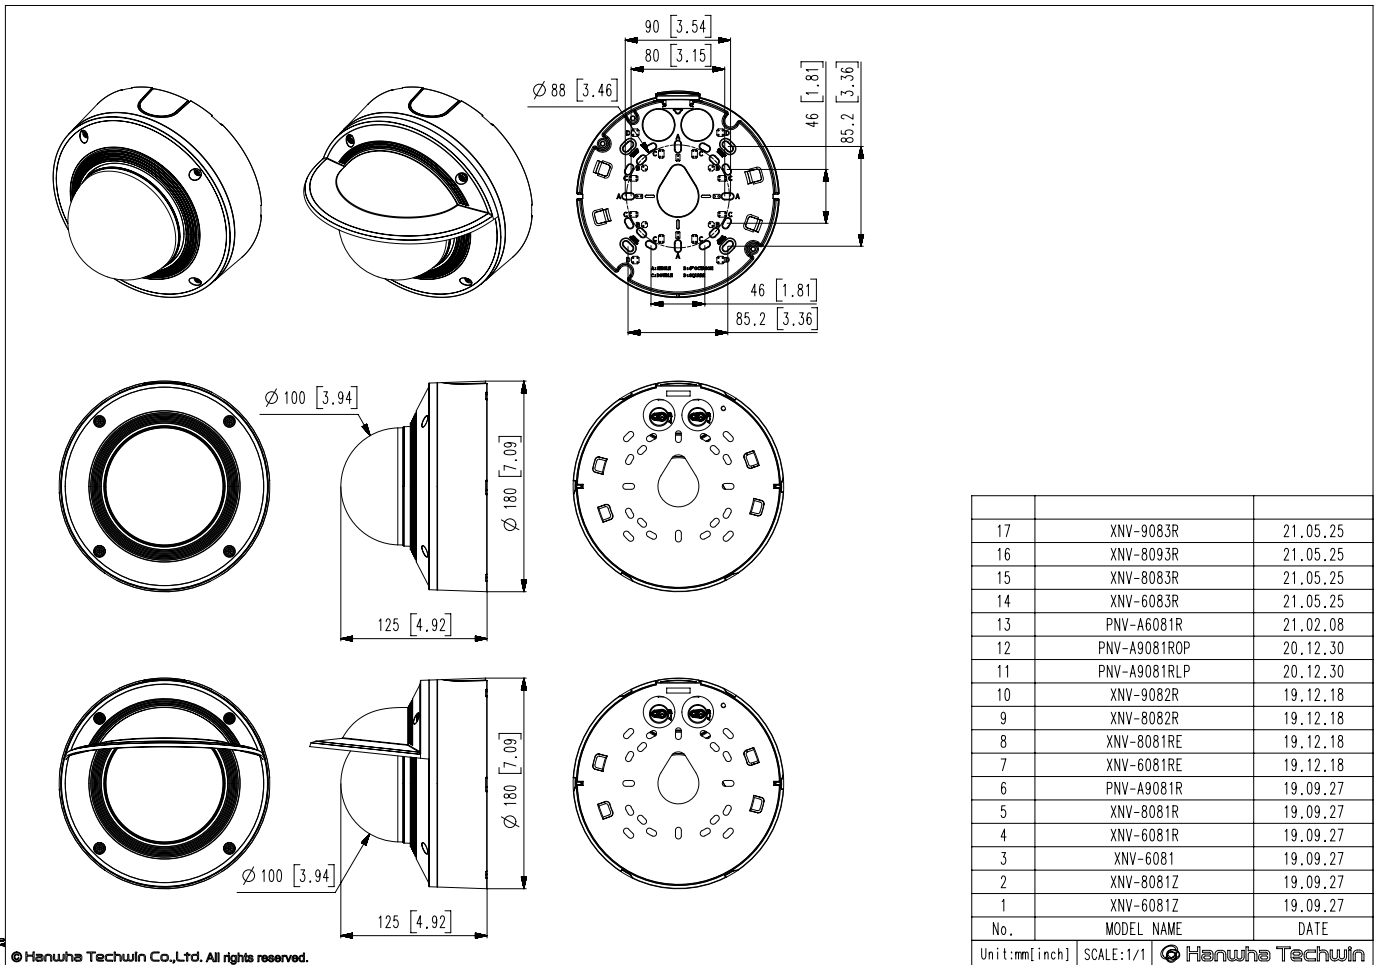

CAD

Unit: mm [inch]