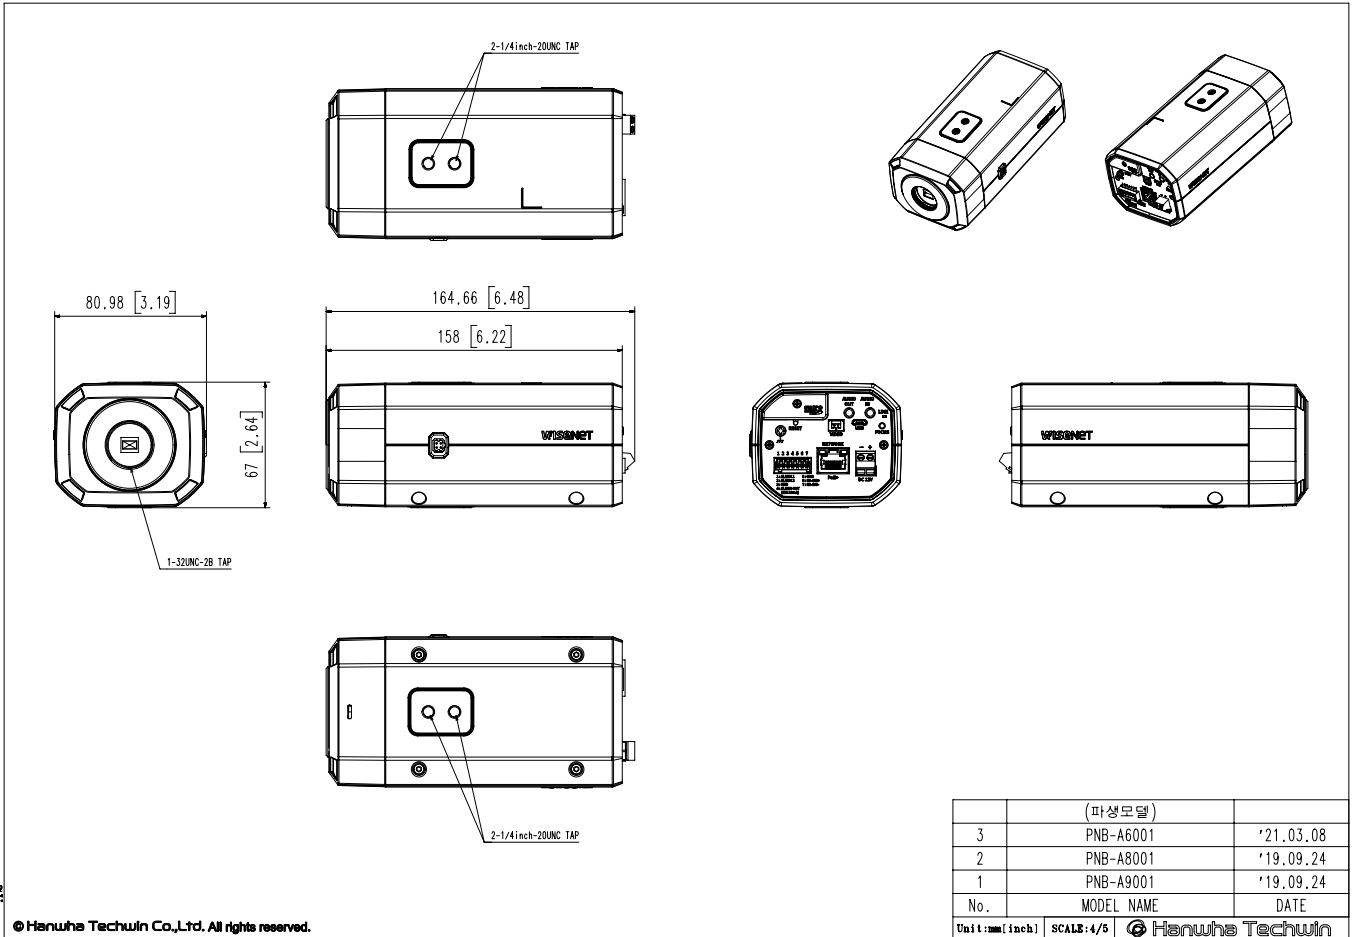

CAD

Unit: mm [inch]