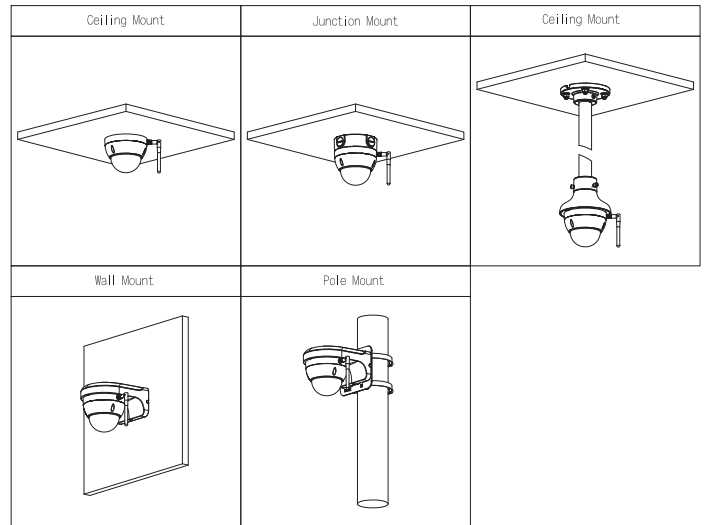

Environment

Operating Temperature	-40 °C to +60 °C (-40 °F to +140 °F)
Operating Humidity	≤95%
Storage Temperature	-30 °C to +60 °C (-22 °F to +140 °F)
Protection	IP67; IK10

Structure

Casing	Metal
Product Dimensions	Φ110.7 mm × 88.7 mm (Φ4.33" × 3.49")
Net Weight	414 g (0.91 lb)
Gross Weight	592 g (1.31 lb)

Ordering Information

Type	Model	Description
2MP Camera	DH-IPC-HDBW1230DEP-SW-0280B	2MP IR Fixed-focal Wi-Fi Dome Network Camera
	DH-IPC-HDBW1230DEP-SW-0360B	2MP IR Fixed-focal Wi-Fi Dome Network Camera
	DH-IPC-HDBW1230DEN-SW-0280B	2MP IR Fixed-focal Wi-Fi Dome Network Camera
	DH-IPC-HDBW1230DEN-SW-0360B	2MP IR Fixed-focal Wi-Fi Dome Network Camera
Accessories	NBS05C120050VE	12V DC/0.5A Power Adapter
	PFA136	Junction Mount
	PFB203W	Wall Mount
	PFA109+PFB220C	Ceiling Mount
	PFB203W+PFA152-E	Pole Mount
	PFM900-E	Integrated Mount Tester
	TF-P100	MicroSD Memory Card

Accessories

Included:

Optional: