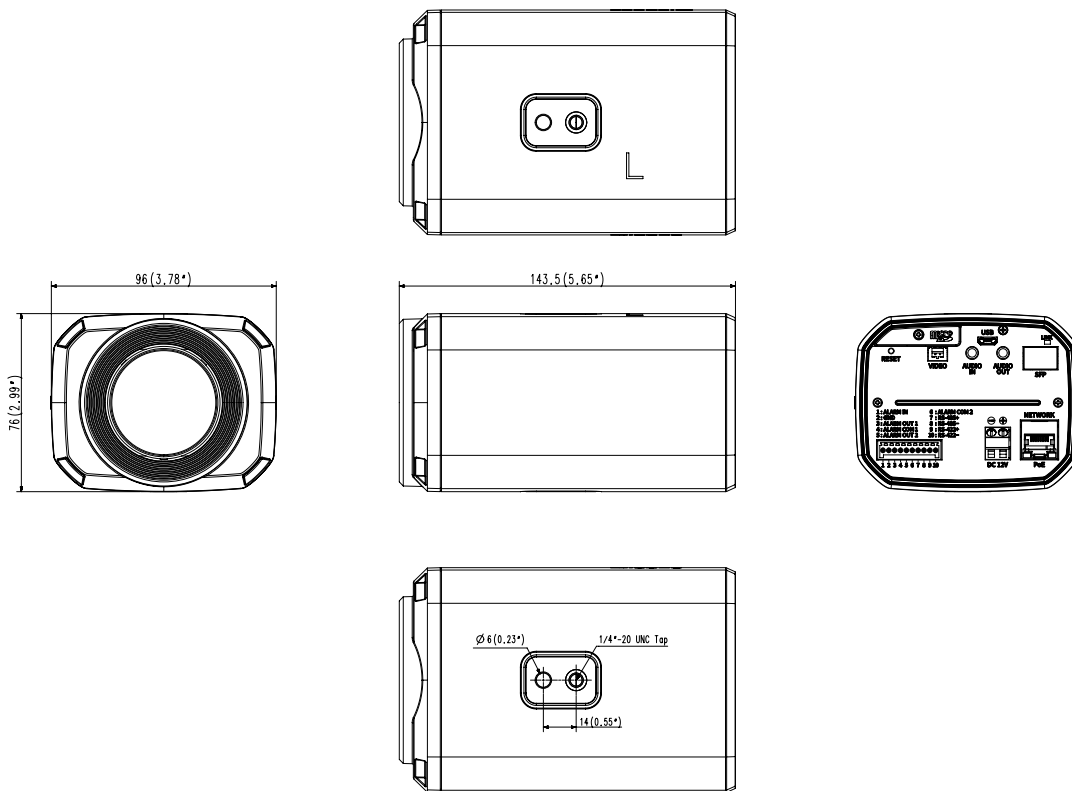

XNZ-6320A

2MP H.265 32x Zoom Camera

CAD

Unit: mm [inch]

XNZ-6320