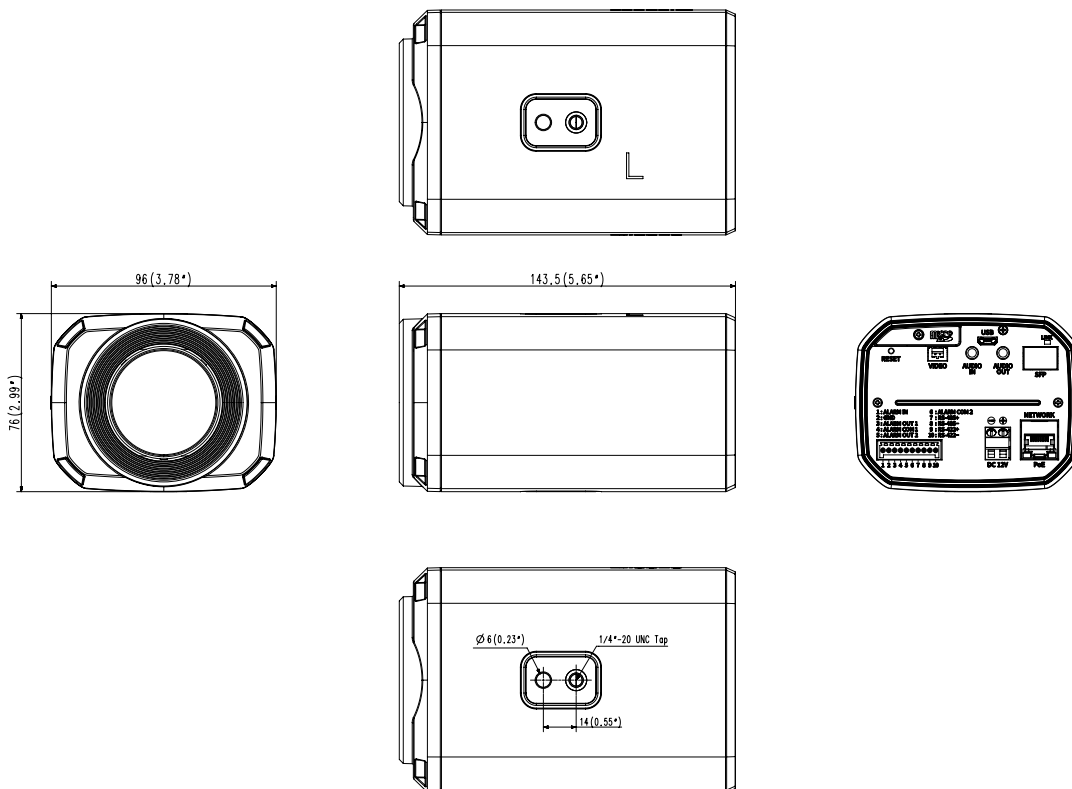

Mechanical

Color / Material	Black / Metal
Product Dimensions / Weight	72x63.9 x 135.4mm(2.83x2.52x5.33"), 480g(1.06 lb)

DORI (EN62676-4 standard)

Detect (25PPM/ 8PPF)	Wide: 60.7m(199.1ft) / Tele: 1921.3m(6303.4ft)
Observe (63PPM/ 19PPF)	Wide: 24.3m(79.6ft) / Tele: 768.5m(2521.4ft)
Recognize (125PPM/ 38PPF)	Wide: 12.1m(39.8ft) / Tele: 384.3m(1260.7ft)
Identify (250PPM/ 76PPF)	Wide: 6.1m(19.9ft) / Tele: 192.1m(630.3ft)

XNZ-L6320A

2MP H.265 32x Zoom Camera

CAD

Unit: mm [inch]

XNZ-6320