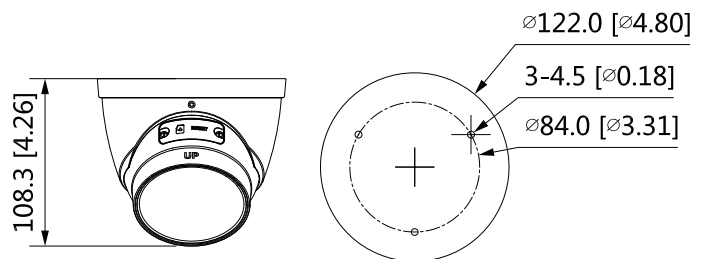

Dimensions (mm[inch])

Accessories

Optional: