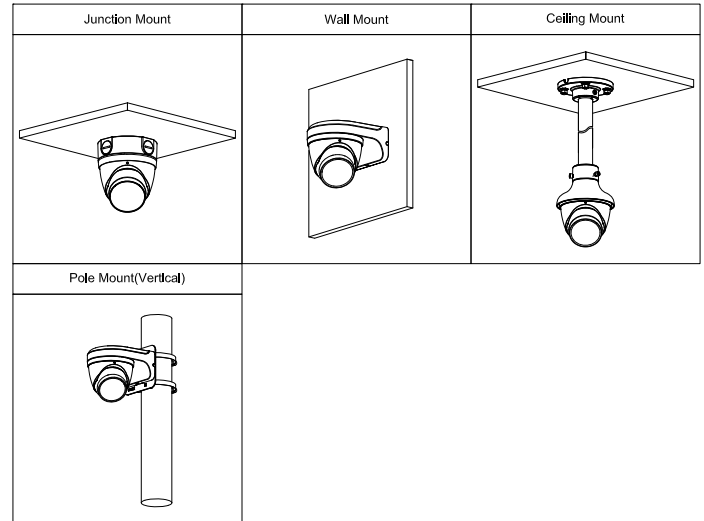

**Ordering Information**

Type	Part Number	Description
4MP Camera	DH-IPC-HDW1431TP-ZS-S4	4MP Entry IR vari-focal Eyeball Network Camera,PAL
	DH-IPC-HDW1431TN-ZS-S4	4MP Entry IR Vari-focal Eyeball Network Camera,NTSC
Accessories (optional)	PFA130-E	Junction Box
	PFB203W	Wall mount
	PFA106	Mount adapter
	PFB220C	Ceiling mount
	PFA152-E	Pole Mount
	PFM321D	12V DC 1A Power adapter
	LR1002-1ET/1EC	Single-port long reach ethernet Over coax extender
	PFM900-E	Integrated mount tester
PFM114	TLC SD card	