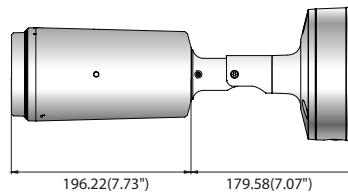

Dimensions

Unit : mm (inch)

TNO-3010T / 3020T / 3030T