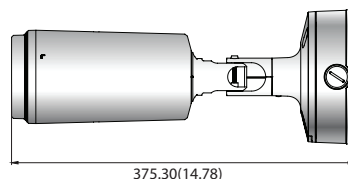

Dimensions

Unit : mm (inch)

TNO-3010T / 3020T / 3030T