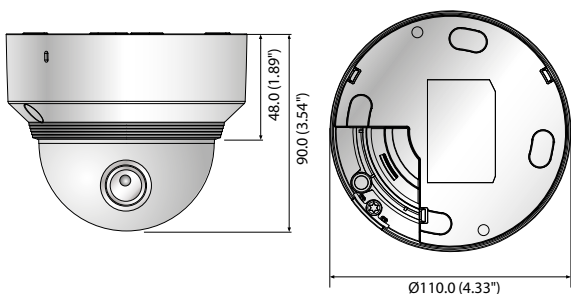

Dimensions

Unit: mm (inch)