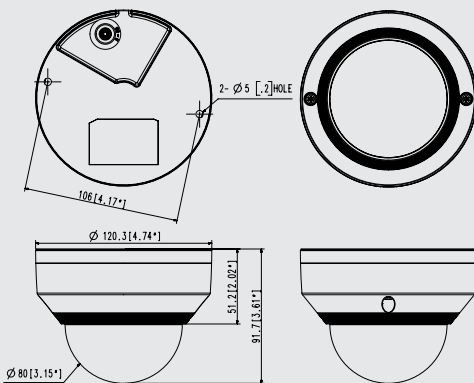

Key Features

- Max. 2megapixel (1920 x 1080) resolution
- Built-in 4mm fixed lens
- Max. 30fps@all resolutions (H.264)
- H.264, MJPEG codec supported, Multiple streaming
- Day & Night (ICR), WDR (120dB)
- Tampering, Motion detection
- microSD/SDHC/SDXC memory slot (Max. 32GB), PoE
- Hallway view, WiseStreamII support
- IR viewable length 30m
- IP66,IK10 support

Dimensions

Unit:mm(inch)

LNV-6022R

NETWORK

Edge Storage	Micro SD/SDHC 1slot 32GB
Application Programming Interface	ONVIF Profile S/G/T SUNAPI(HTTP API)
Webpage Language	English, Korean, Chinese, French, Italian, Spanish, German, Japanese, Russian, Swedish, Portuguese, Czech, Polish, Turkish, Dutch
Web Viewer	Supported OS: Windows 7, 8.1, 10, Mac OS X 10.12, 10.13, 10.14 Recommended Browser: Google Chrome Supported Browser: MS Explore11, MS Edge, Mozilla Firefox(Window 64bit only), Apple Safari(Mac OS X only)
Memory	512MB RAM, 256MB Flash

ENVIRONMENTAL

Operating Temperature / Humidity	-30°C ~ +55°C(-22°F ~ +131°F) / Less than 90% RH * Start up should be done at above -20°C(-4°F)
Storage Temperature / Humidity	-30°C ~ +55°C(-22°F ~ +131°F) / Less than 90% RH
Certification	IP66, IK10

ELECTRICAL

Input Voltage	PoE(IEEE802.3af, Class2)
Power Consumption	Max 6.4W, Typical 5.0W

MECHANICAL

Colour / Material	White / Plastic, Aluminum
RAL Code	RAL9003
Product dimensions / weight	ϕ120.3x91.7mm(ϕ4.74x3.61"), 410g

DORI

Detect (25PPM/ 8PPF)	42.4m(139.17ft)
Observe (63PPM/ 19PPF)	17.0m(55.67ft)
Recognize (125PPM/ 38PPF)	8.5m(27.83ft)
Identify (250PPM/ 76PPF)	4.2m(13.92ft)

* The latest product information / specification can be found at hanwha-security.com

* Design and specifications are subject to change without notice.

* Wisenet is the proprietary brand of Hanwha Techwin.