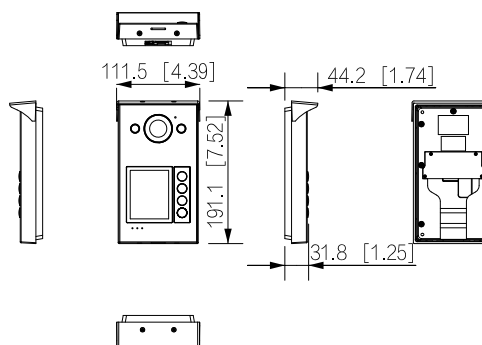

Performance

Card Reading Distance	0 cm–3.5 cm (0"–1.38")
Issue Card Locally	Yes
Casing	Alluminum alloy

Capacity

Card Capacity	3000
---------------	------

Port

RS-485	1
Alarm Input	1
Alarm Output	1
Power Output	1
Exit Button	1
Door Status Detection	1
Lock Control	1
Network Port	1 × RJ-45/two-wire port, 10/100 Mbps self-adaptive

Alarm

Tamper Alarm	Yes
--------------	-----

General

Appearance color	Grey
Power Supply	48 VDC, 1 A Standard PoE Dahua two-wire switch (max. power supply distance is 50 m/164.04 ft)
Power Adapter	Optional
Installation	Surface Mount
Certifications	CE; FCC
Accessory	Included: Alarm power ribbon cable, rain cover
Product Dimensions	188.1 mm × 107.2 mm × 30 mm (7.41" × 4.22" × 1.18")
Protection	IP65 IK08
Operating Temperature	-40 °C to +60 °C (-40 °F to +140 °F)
Operating Humidity	10%–90% (RH), non-condensing
Operating Altitude	0 m–3,000 m (0 ft–9,842.51 ft)
Power Consumption	≤ 4 W (standby), ≤ 8 W (working)
Gross Weight	0.78 kg (1.72 lb)
Net Weight	0.57 kg (1.26 lb)

Dimensions (mm[inch])

Application