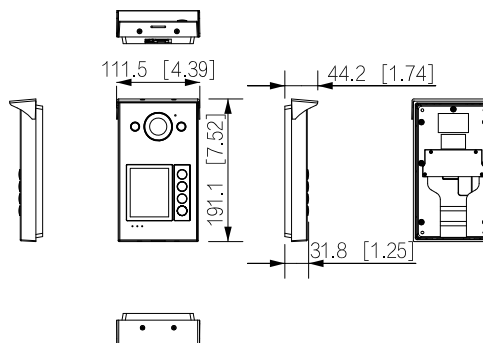

Performance

Card Reading Distance	0 cm–3.5 cm (0"–1.38")
-----------------------	------------------------

Issue Card Locally	Yes
Casing	Alluminum alloy
Port	
RS-485	1
Alarm Input	1
Alarm Output	1
Power Output	1
Exit Button	1
Door Status Detection	1
Lock Control	1
Network Port	1 × RJ-45 10/100 Mbps Ethernet port

Alarm	
Tamper Alarm	Yes

General	
Appearance color	Grey
Power Supply	12 VDC, 1 A; Standard PoE
Power Adapter	Optional
Installation	Surface Mount
Certifications	CE; FCC
Accessory	Included: Alarm power ribbon cable, rain cover
Product Dimensions	188.1 mm × 107.2 mm × 30 mm (7.41" × 4.22" × 1.18")
Protection	IP65 IK08
Operating Temperature	-40 °C to +60 °C (-40 °F to +140 °F)
Operating Humidity	10%–90% (RH), non-condensing
Operating Altitude	0 m–3,000 m (0 ft–9,842.51 ft)
Power Consumption	≤ 3 W (standby), ≤ 6 W (working)
Gross Weight	0.81 kg (1.79 lb)
Net Weight	0.55 kg (1.21 lb)

Dimensions (mm[inch])

Application