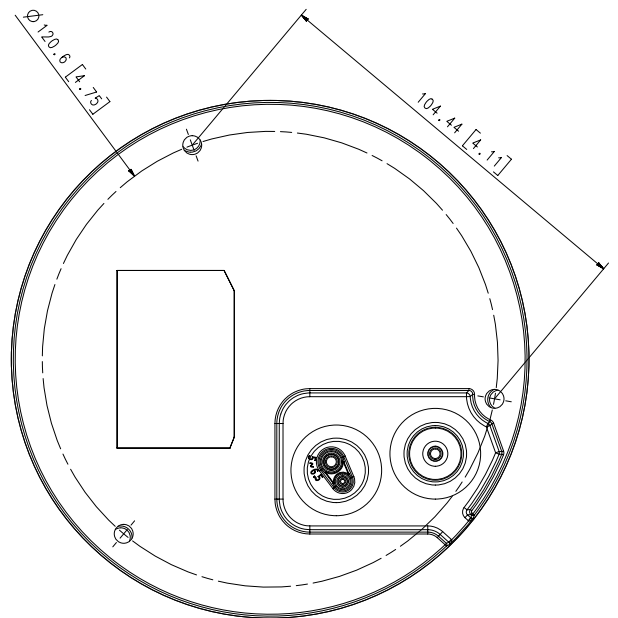

QNV-6072R/6082R/6073R/6083R
QNV-8080R
UNIT : mm[inch]