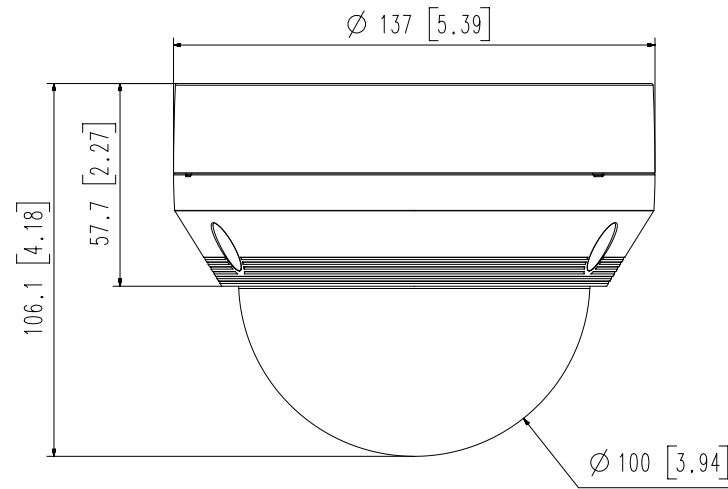

3	QNV-6084R/7082R	'21.06.03
2	QNV-8081R	'20.10.20
1	QNV-6072R/6073R/6082R/6083R QNV-8080R	'19.10.23
No.	MODEL NAME	DATE
Unit:mm[inch] SCALE:1/1		Hanwha Techwin

A2

© Hanwha Techwin Co.,Ltd. All rights reserved.