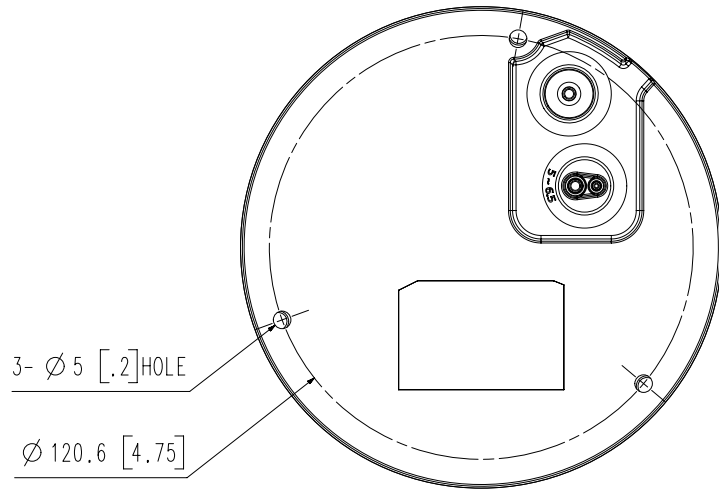

3	QNV-6084R/7082R	'21.06.03
2	QNV-8081R	'20.10.20
1	QNV-6072R/6073R/6082R/6083R QNV-8080R	'19.10.23
No.	MODEL NAME	DATE
Unit:mm[inch] SCALE:1/1		Hanwha Techwin

A2

© Hanwha Techwin Co.,Ltd. All rights reserved.