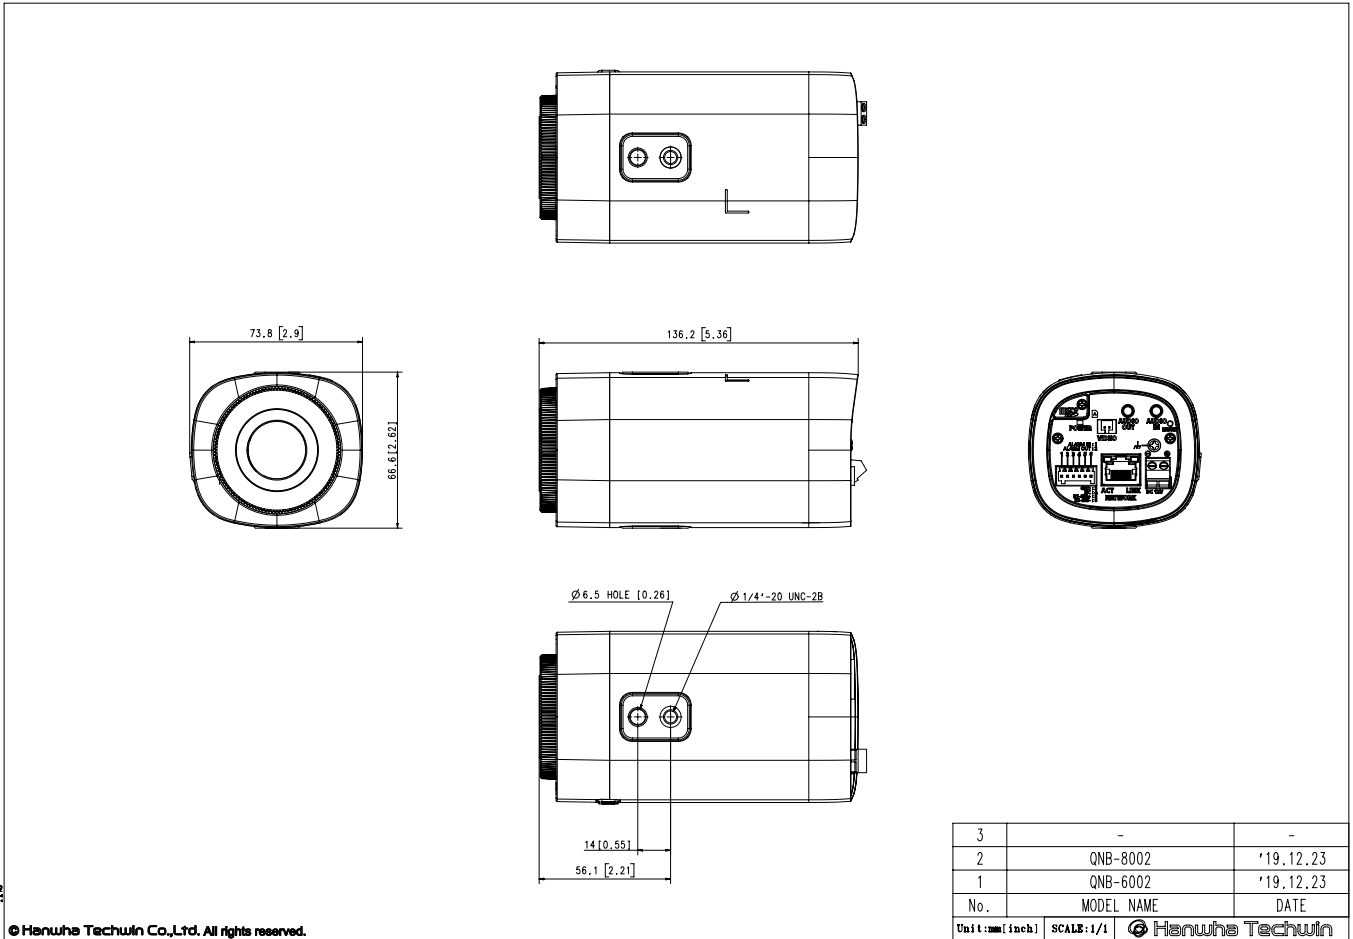

## Mechanical

<b>Color / Material</b>	Black, Ivory / Plastic
<b>Product Dimensions / Weight</b>	73.8(W)x66.6(H)x136.2(D)mm(2.9x2.6x5.4"), 320g(0.71 lb)

# QNB-8002

5MP Box Camera

CAD

Unit: mm [inch]

A2

© Hanwha Techwin Co., Ltd. All rights reserved.