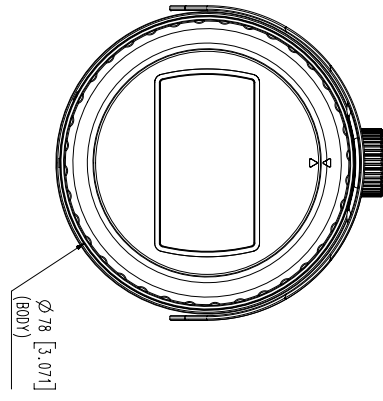

UNIT : mm [inch]
SCALE : 1/1