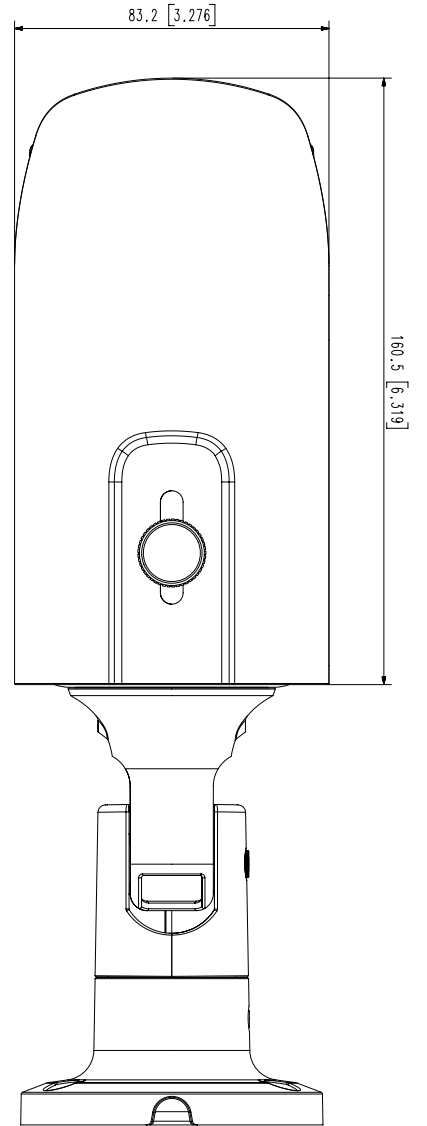

UNIT : mm [inch]
SCALE : 1/1