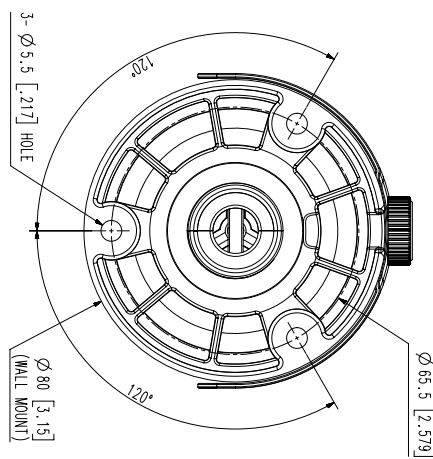

UNIT : mm [inch]
SCALE : 1/1