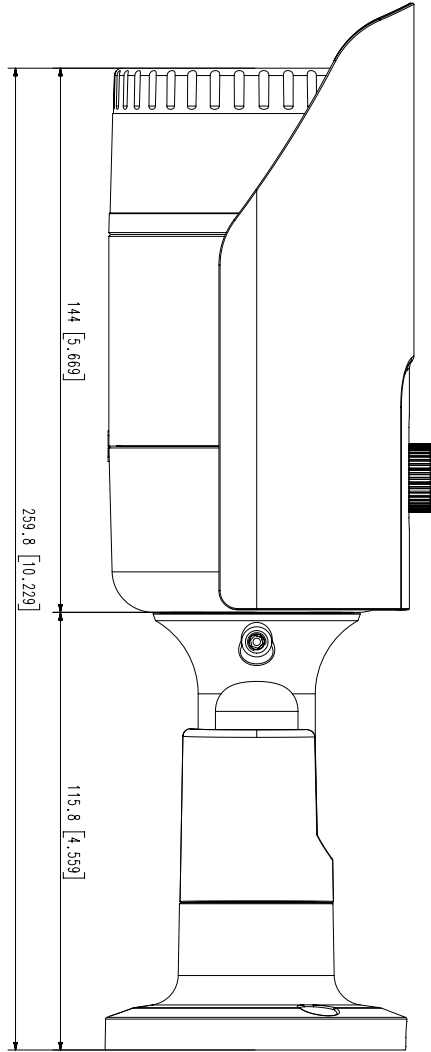

UNIT : mm [inch]
SCALE : 1/1