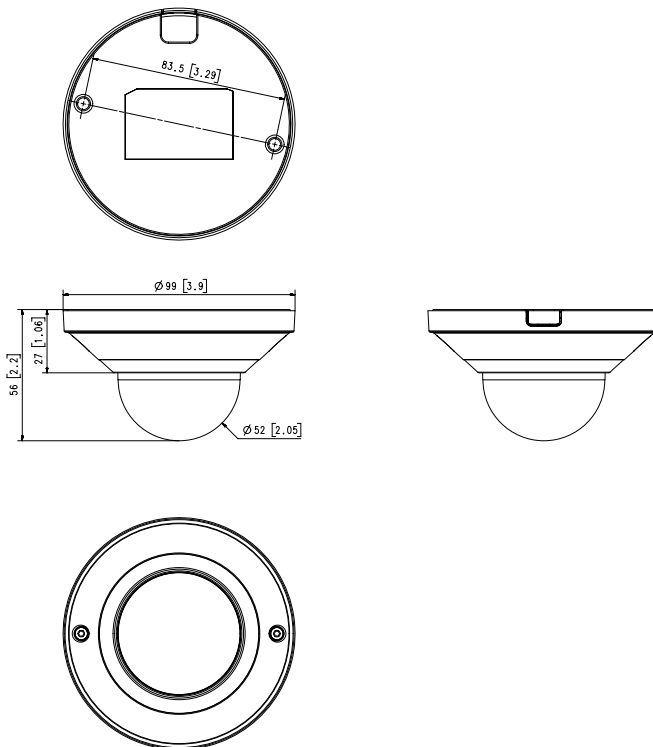

## Mechanical

|                                    |  |
|------------------------------------|--|
| <b>Color / Material</b>            | White / Plastic                        |
| <b>RAL Code</b>                    | RAL9003                                |
| <b>Product Dimensions / Weight</b> | Ø99.0x56.0mm(Ø3.9x2.2"), 165g(0.36 lb) |
| <b>Hanging Mount (Dome)</b>        | SBP-099HMW                             |

## DORI (EN62676-4 standard)

|                                  |                 |
|----------------------------------|-----------------|
| <b>Detect (25PPM/ 8PPF)</b>      | 61.7m(202.31ft) |
| <b>Observe (63PPM/ 19PPF)</b>    | 24.7m(80.92ft)  |
| <b>Recognize (125PPM/ 38PPF)</b> | 12.3m(40.46ft)  |
| <b>Identify (250PPM/ 76PPF)</b>  | 6.2m(20.23ft)   |

# QND-8021

5M H.265 Dome Camera(Q mini)

CAD

Unit: mm [inch]

milimeter (inch)