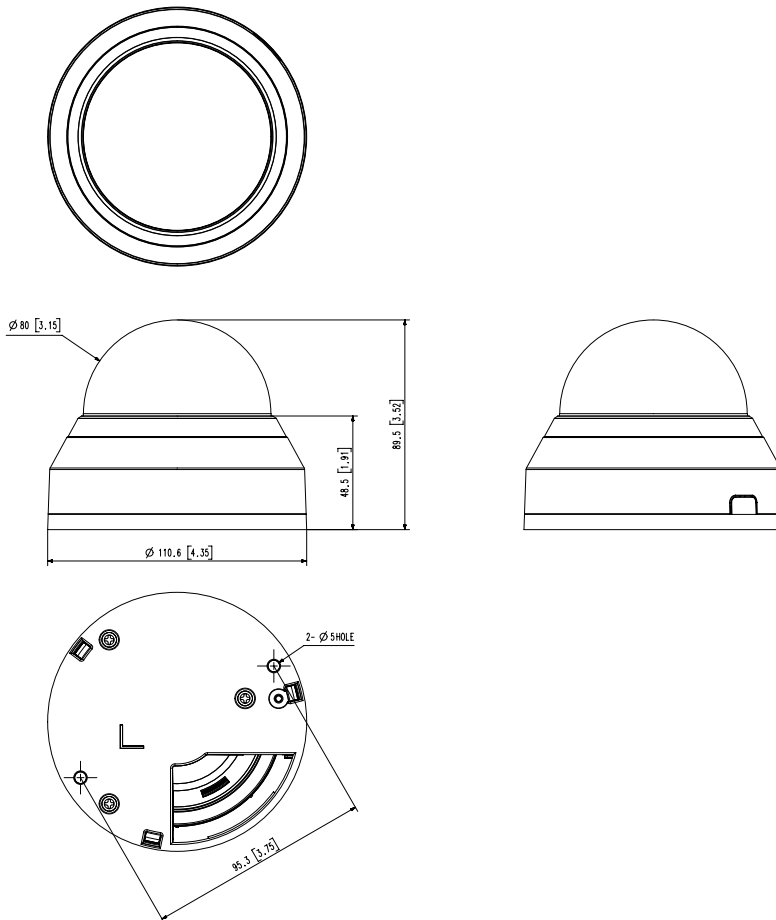

## Mechanical

<b>Color / Material</b>	White / Plastic, Aluminum
<b>RAL Code</b>	RAL9003
<b>Product Dimensions / Weight</b>	Ø110.6x89.5mm(Ø4.35x3.52"), 360g(0.79 lb)
<b>Hanging Mount (Dome)</b>	SBP-300HMW7

# QND-8010R

5M H.265 IR Dome Camera

CAD

Unit: mm [inch]

QND-8010R/8020R/8030R  
UNIT : mm[inch]