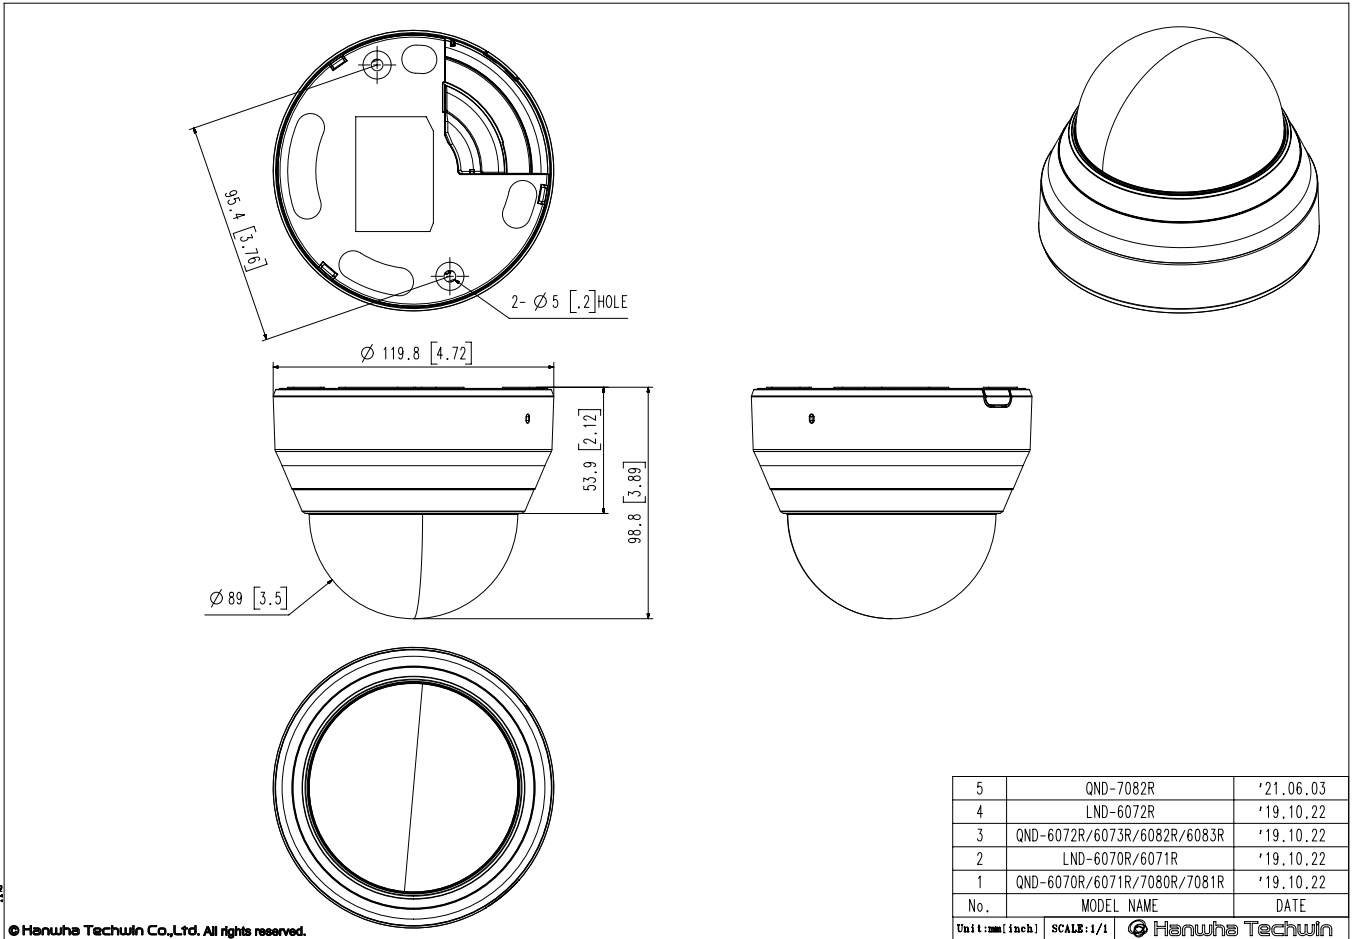

Mechanical

Color / Material	White / Plastic
RAL Code	RAL9003
Product Dimensions / Weight	Ø119.8 x 98.8mm (Ø4.72 x 3.89"), 320g (0.705 lb)
Compatible Conduit hole / Gangbox	- Included : Double - SBD-120GP : Single, Double, 4"Octagon
Hanging Mount (Dome)	SBP-122HMW

QND-7082R

4MP IR Dome Camera

CAD

Unit: mm [inch]

A2

© Hanwha Techwin Co., Ltd. All rights reserved.