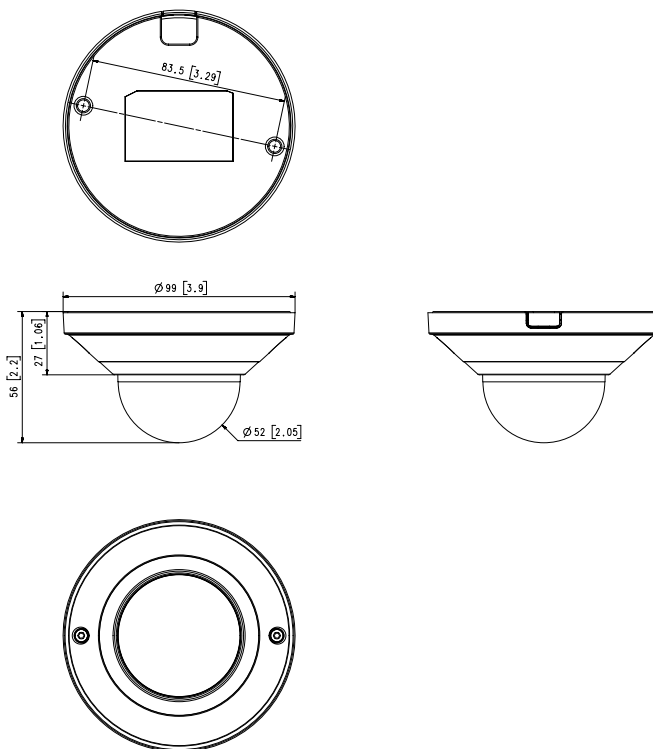

Mechanical

Color / Material	White / Plastic
RAL Code	RAL9003
Product Dimensions / Weight	Ø99.0x56.0mm(Ø3.9x2.2"), 145g(0.32 lb)

DORI (EN62676-4 standard)

Detect (25PPM/ 8PPF)	40.0m(131.36ft)
Observe (63PPM/ 19PPF)	16.0m(52.54ft)
Recognize (125PPM/ 38PPF)	8.0m(26.27ft)
Identify (250PPM/ 76PPF)	4.0m(13.14ft)

QND-6021

2M H.265 Dome Camera(Q mini)

CAD

Unit: mm [inch]

milimeter (inch)