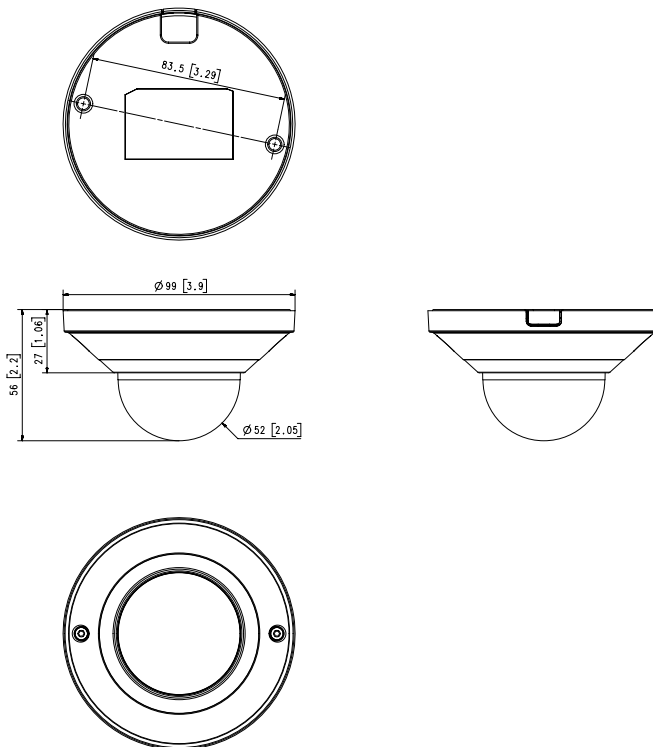

Mechanical

Color / Material	White / Plastic
RAL Code	RAL9003
Product Dimensions / Weight	Ø99.0x56.0mm(Ø3.9x2.2"), 145g(0.32 lb)

QND-6011

2M H.265 Dome Camera(Q mini)

CAD

Unit: mm [inch]

milimeter (inch)